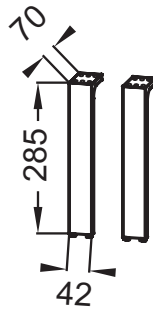

### Features

- DIMENSIONS: 0 x 0 x 28 cm
- MATERIAL: Metal
- WEIGHT: 0.8 kg
- TYPE OF FURNITURE ACCESSORY: Feet

### Technical drawing

Product Specification: Pair of feet. EB1588. Collection: VIVIENNE. DIMENSIONS: 0 x 0 x 28 cm. WEIGHT: 0.8 kg. MATERIAL: Metal. TYPE OF FURNITURE ACCESSORY: Feet.