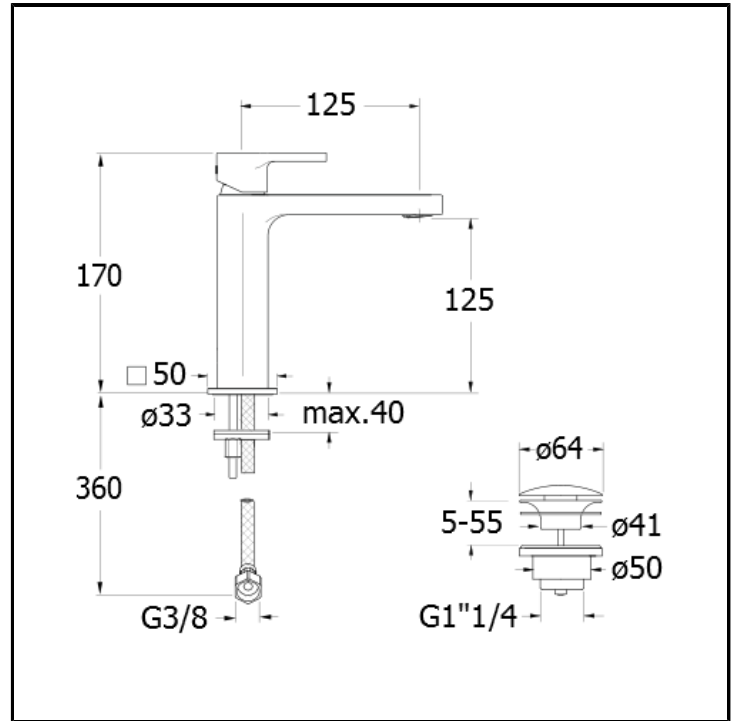

# CRIOG227

■ CRISTINA  
RUBINETTERIE

Basin mixer MEDIUM with 1"1/4 Up&Down waste