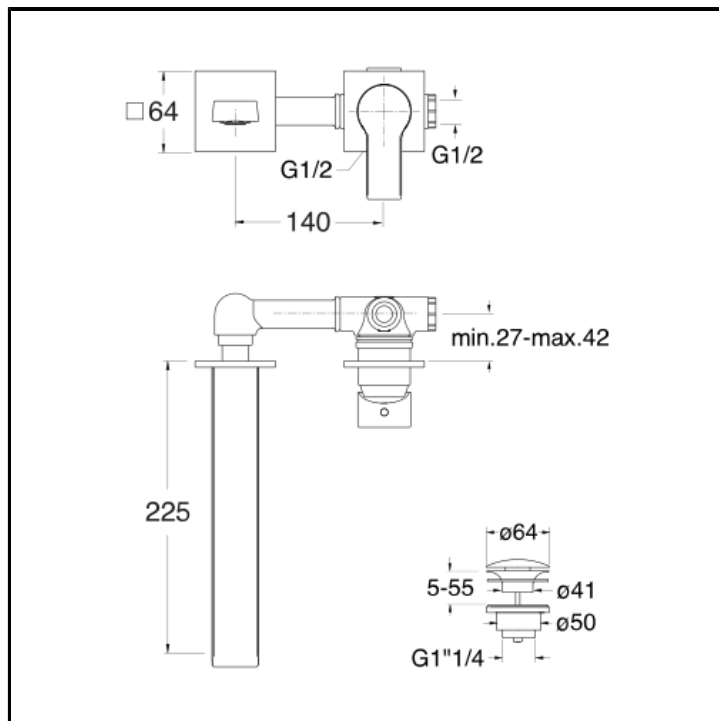

CRIOG238

Complete wall mounted basin mixer LARGE with 1"1/4 Up&Down waste

FINITURE

-  White matt
-  Chrome
-  Black matt

FEATURES (MODEL NAME SIDE)

- Large

FEATURES FROM TECHNOLOGIES

-