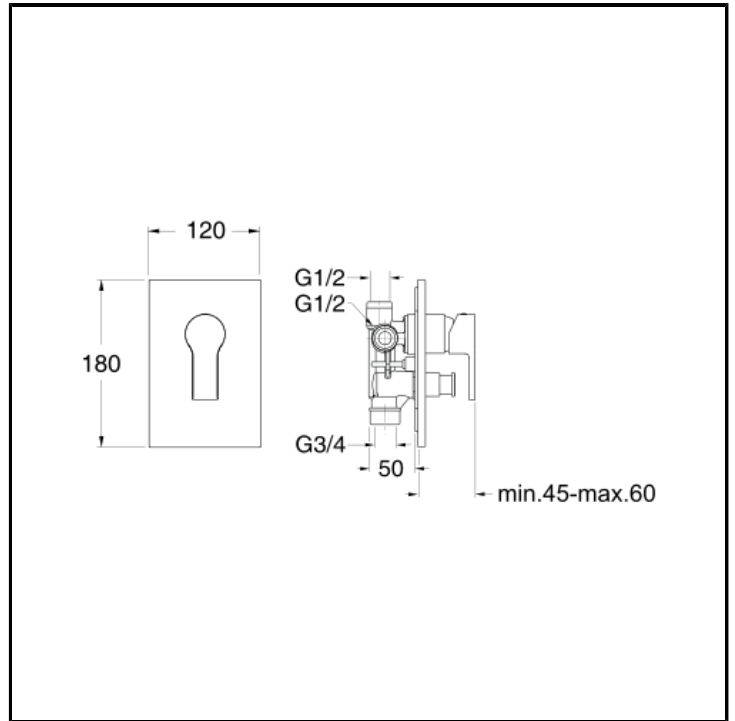

CRIOG649

Complete concealed bath/shower mixer with 2 outlets diverter and ABS cover plate

FINITURE

Chrome

CHARACTERISTICS

-

COMMAND

- Monocontrol