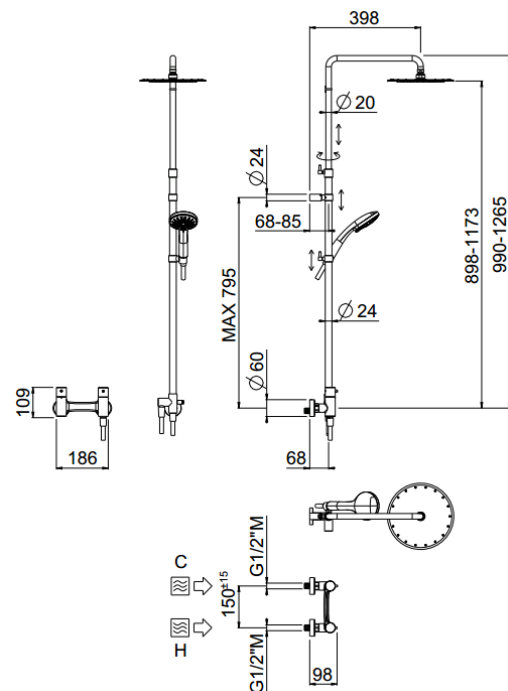

Così telescopic external

Così telescopic external, MySlim inspectable head shower
00-1725-N-CR

TECHNICAL INFORMATION

Bridge telescopic shower column with integrated diverter, turning bar with adjustable mounting. One way exposed thermostatic mixer. Round ultra-thin shower head, Ø240, non-liming, inspectable and serviceable in chromed stainless steel. 3 jets non-liming shower in ABS. Smooth double anti-torsion PVC flexible hose, cm 150. CHROME

Flow rate:
x rubinetto

PICTURE

SPARE PARTS

ORIC013
T°

ORIC021
vitone
screw down

FEATURES

rain jet

central jet

side jet

Safe touch

double anti-torsion

adjustable telescopic shower column

inspectable round

TECHNICAL DRAWING

FINISHINGS