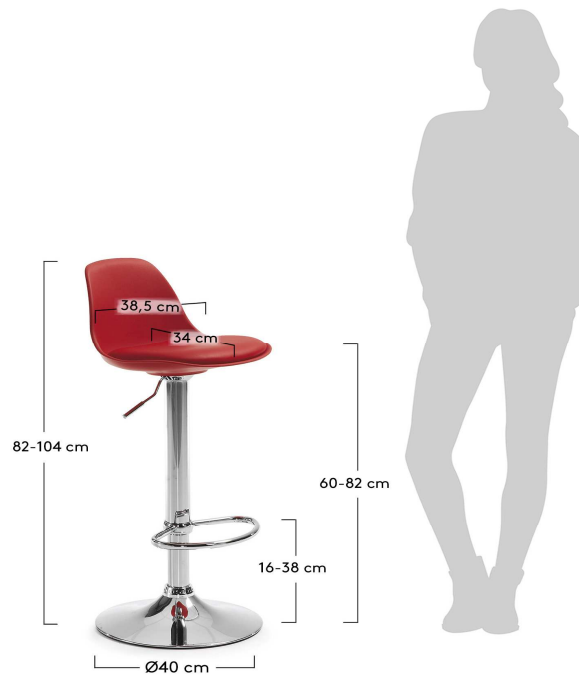

# ORLANDO-T

product code	C432U04
product description	ORLANDO-T Barstool chrome plastic Red Pu Red Barstool with backrest in black polypropylene and chromed leg. With swivel and lifting mechanism.

### product sizes

height x width x depth (cm)	82 - 104	x	38,5	x	40
product weight (Kg)	6,5				
seat height (cm)	60 - 80,5				
seat depth (cm)	32				
armrest height (cm)					

### product features

use (domestic/office)	Domestic
appliance (inner/outer)	Inner
stackable (yes/no)	No
adjustable height (yes/no)	Yes
foldable (yes/no)	No
swivel (yes/no)	Yes
max. load (Kg)	120

seat material	Polypropylene and foam
seat finishing	PU
seat density foam (kg/m3)	24
seat detachable (yes/no)	No
seat grammage (g/m2)	

assembly instructions

**packaging**

units per lot	2
cbm (m3) / gross weight (Kg)	0,039 / 7,1
n° of boxes	1

box 1	1
description	ORLANDO-T Barstool chrome plastic Red Pu Red
description box	FULL ITEM
height x width x depth (cm)	44 x 49 x 36
cbm (m3) / gross weight (Kg) / net weight (Kg)	0,039 / 7,1 / 6,5