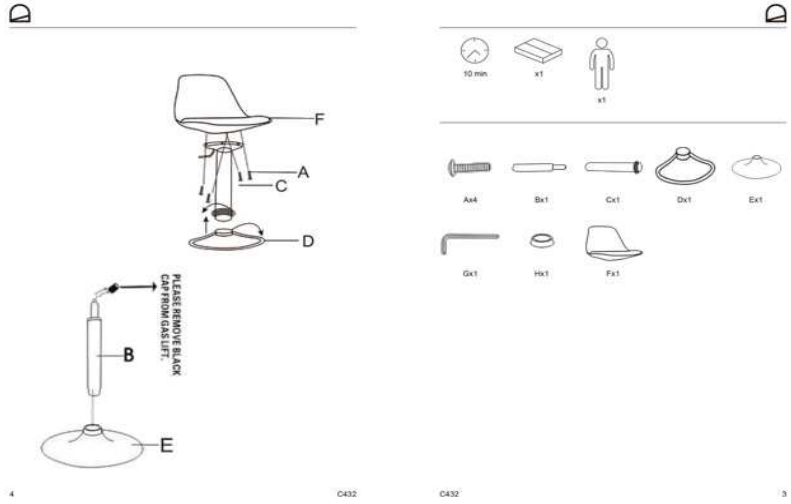

### product sizes

height x width x depth (cm)	82 - 104	x	38,5	x	40
product weight (Kg)	6,5				
seat height (cm)	60 - 80,5				
seat depth (cm)	32				
armrest height (cm)					

### technical drawings

### product features

use (domestic/office)	Domestic
appliance (inner/outer)	Inner
stackable (yes/no)	No
adjustable height (yes/no)	Yes
foldable (yes/no)	No
swivel (yes/no)	Yes
max. load (Kg)	120

seat material	Polypropylene and foam
seat finishing	PU
seat density foam (kg/m3)	24
seat detachable (yes/no)	No
seat grammage (g/m2)	

assembly instructions

**packaging**

units per lot	2
cbm (m3) / gross weight (Kg)	0,039 / 7,1
n° of boxes	1

box 1	1
description	ORLANDO-T Barstool chrome plastic Red Pu Red
description box	FULL ITEM
height x width x depth (cm)	44 x 49 x 36
cbm (m3) / gross weight (Kg) / net weight (Kg)	0,039 / 7,1 / 6,5