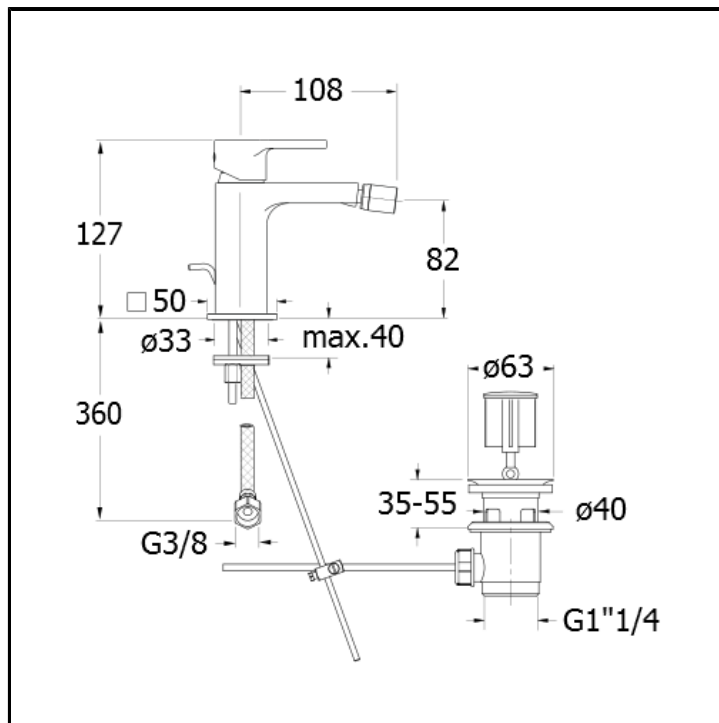

Bidet mixer with 1"1/4 pop up waste

FINITURE

-  White matt
-  Chrome
-  Black matt

FEATURES FROM TECHNOLOGIES

-
-
-
-

COMMAND

- Monocontrol

INSTALLATION