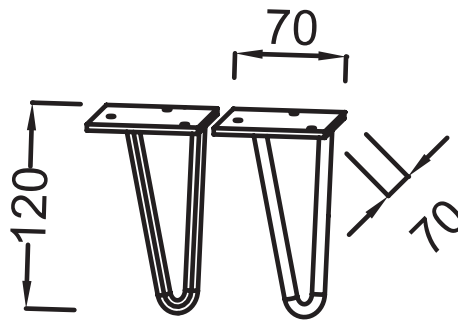

EB2568

Collection: ODÉON RIVE GAUCHE

Finish*:

CP - Chrome

00 - White

CPR - Bronze

GLD - Gold

BL - Matte Black

Features

- DIMENSIONS: 7 x 7 x 12 cm
- MATERIAL: Metal
- STORAGE: Accessoires pour meuble
- WEIGHT: 0.5 kg
- INSTALLATION TYPE: Floor-standing

Consumer benefits

- ESTHETICS: Finish in harmony with handles, feet and taps

Technical drawing

Product Specification: Pair of feet H12 cm. EB2568. Collection: ODÉON RIVE GAUCHE. DIMENSIONS: 7 x 7 x 12 cm. WEIGHT: 0.5 kg. MATERIAL: Metal. INSTALLATION TYPE: Floor-standing. STORAGE: Accessoires pour meuble.