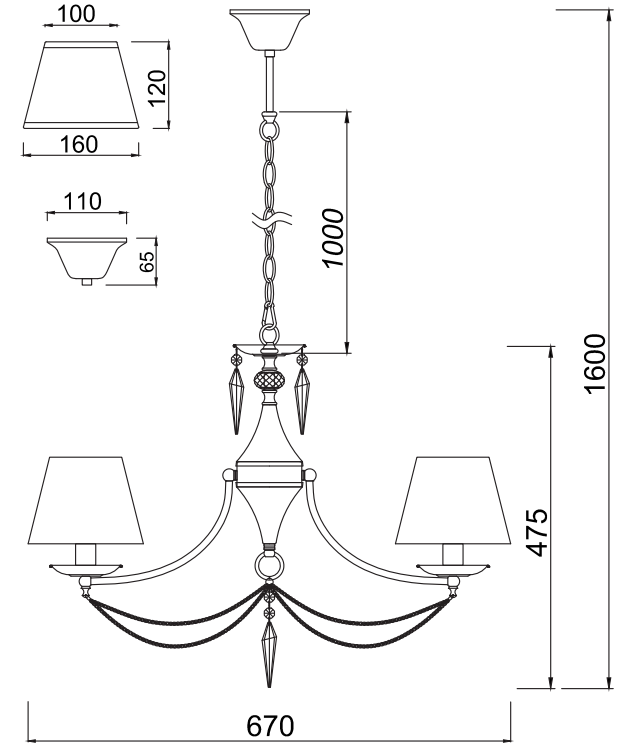

FREYA
TRADITION OF QUALITY

INSTRUCTION

MODEL: FR2908-PL-05-BZ
CHANDELIER

5 X E14 (40W)

FREYA-LIGHT.COM