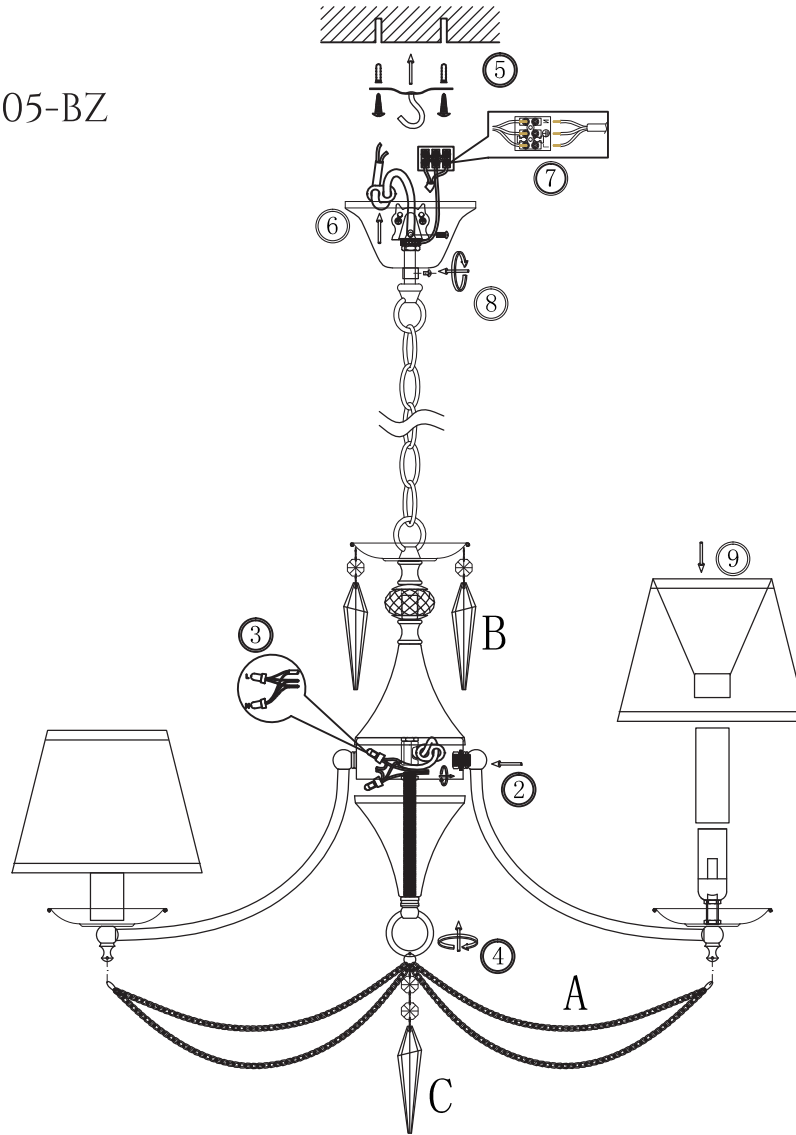

FREYA
TRADITION OF QUALITY

INSTRUCTION

MODEL: FR2908-PL-05-BZ
CHANDELIER

5 X E14 (40W)

FREYA-LIGHT.COM