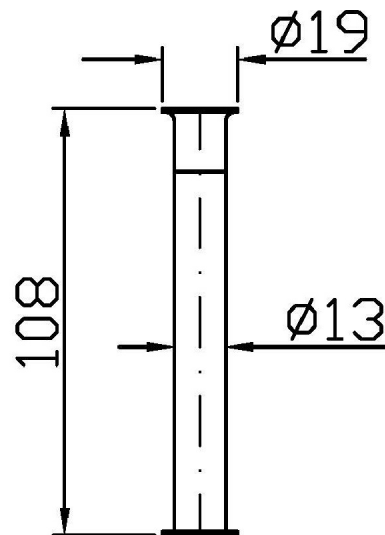

## ISY

ZAC330

Disegno Complessivo / Overall Drawing

### Pesi e Misure / Weights and Sizes

Peso ( Kg ) Weight ( lb )	0,16 ( Kg )	0,35 ( lb )
Volume test ( dc3 ) - ( in3 )	0,34 ( dc3 )	20,75 ( in3 )
h ( mm ) - ( in )	50,00 ( mm )	1,97 ( in )
L1 ( mm ) - ( in )	59,00 ( mm )	2,32 ( in )
L2 ( mm ) - ( in )	114,00 ( mm )	4,49 ( in )