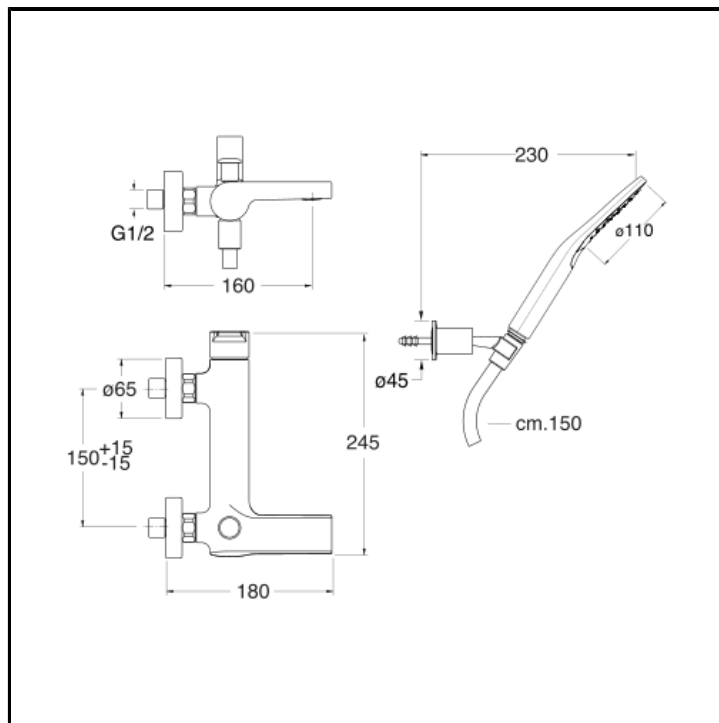

External bath mixer with LONG LIFE flexible hose and adjustable anti-lime 3 functions hand shower

FINITURE

- White matt
- Chrome
- Black matt

CHARACTERISTICS

-

FEATURES FROM TECHNOLOGIES

-
-

COMMAND