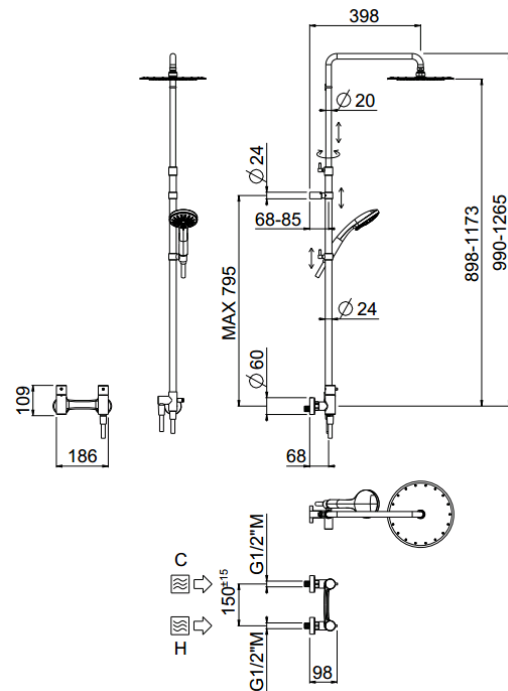

Così telescopic external

Così telescopic external, MySlim inspectable head shower
01-1727-N-CR

TECHNICAL INFORMATION

Bridge telescopic shower column with integrated diverter, turning bar with adjustable mounting. One way exposed mixer. Round ultra-thin shower head, Ø300, non-liming, inspectable and serviceable in chromed stainless steel. 3 jets non-liming shower in ABS. Smooth double anti-torsion PVC flexible hose, cm 150. CHROME

Flow rate:
x rubinetto

PICTURE

SPARE PARTS

ORIC019
T°

ORIC021
vitone
screw down

FEATURES

rain jet

central jet

side jet

Safe touch

double anti-torsion

adjustable telescopic shower column

inspectable round

TECHNICAL DRAWING

FINISHINGS