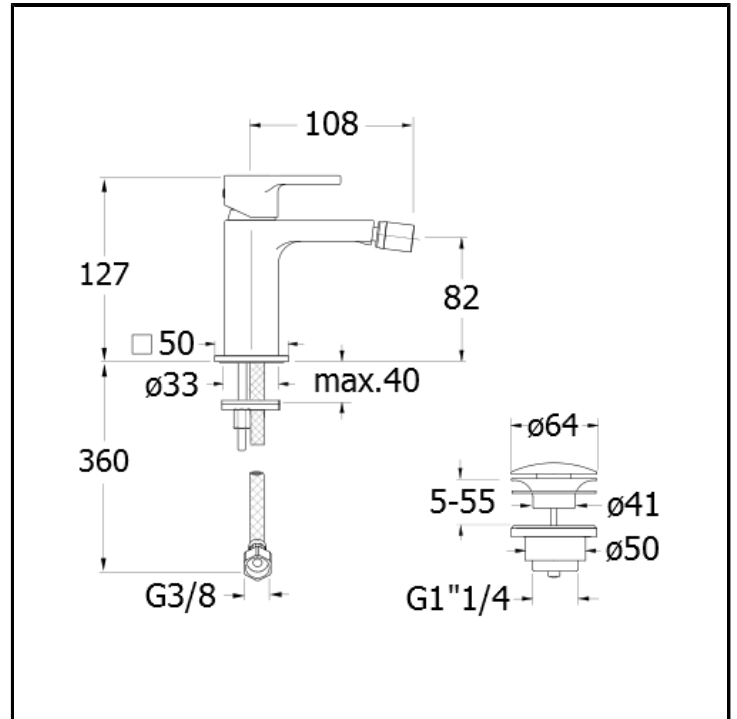

CRIOG320

Bidet mixer with 1"1/4 Up&Down waste

FINITURE

- White matt
- Chrome
- Black matt

FEATURES FROM TECHNOLOGIES

-
-
-
-

COMMAND

- Monocontrol