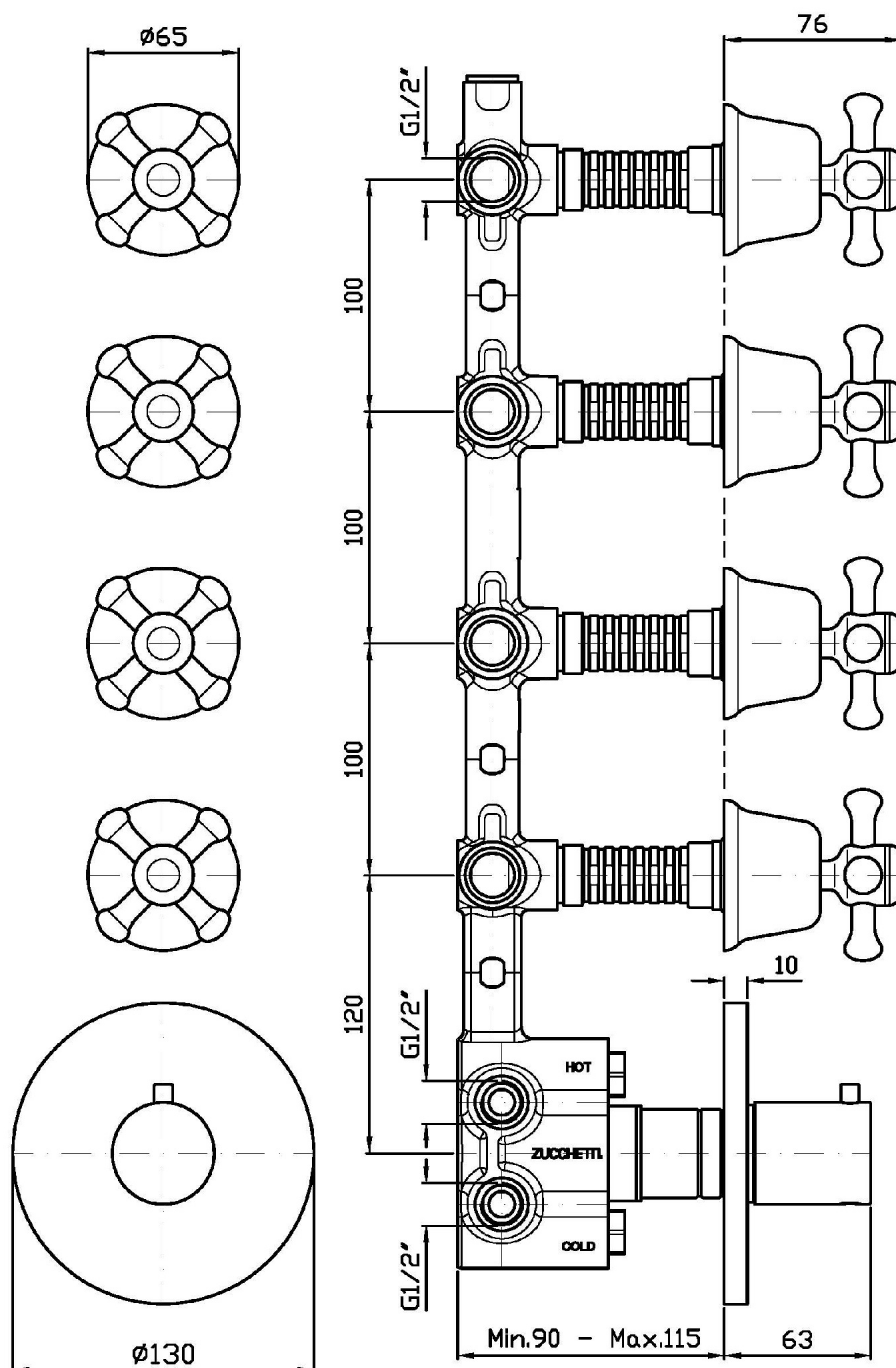

## DELFI

Z46662

Termostatico incasso doccia con 4 rubinetti d'arresto. / Built-in thermostatic shower mixer with 4 stop valves.

Termostatico incasso doccia da 1/2", con 4 rubinetti d'arresto.

1/2" built-in thermostatic shower mixer with 4 stop valves.

## DELFI

Z46662

Disegno Complessivo / Overall Drawing

## DELFI

Z46662

Pesi e Misure / Weights and Sizes

Peso ( Kg ) Weight ( lb )	4,00 ( Kg )	8,82 ( lb )
Volume test ( dc3 ) - ( in3 )	15,98 ( dc3 )	975,16 ( in3 )
h ( mm ) - ( in )	90,00 ( mm )	3,54 ( in )
L1 ( mm ) - ( in )	335,00 ( mm )	13,19 ( in )
L2 ( mm ) - ( in )	530,00 ( mm )	20,87 ( in )