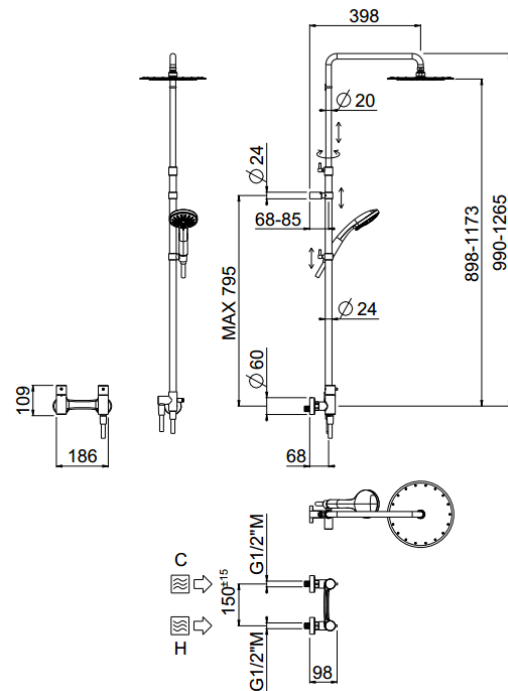

Così telescopic external

Così telescopic external, MySlim inspectable head shower
01-1725-N-CR

TECHNICAL INFORMATION

Bridge telescopic shower column with integrated diverter, turning bar with adjustable mounting. One way exposed mixer. Round ultra-thin shower head, Ø240, non-liming, inspectable and serviceable in chromed stainless steel. 3 jets non-liming shower in ABS. Smooth double anti-torsion PVC flexible hose, cm 150. CHROME

Flow rate:
x rubinetto

PICTURE

SPARE PARTS

ORIC019
T°

ORIC021
vitone
screw down

FEATURES

rain jet

central jet

side jet

Safe touch

double anti-torsion

adjustable telescopic shower column

inspectable round

TECHNICAL DRAWING

FINISHINGS