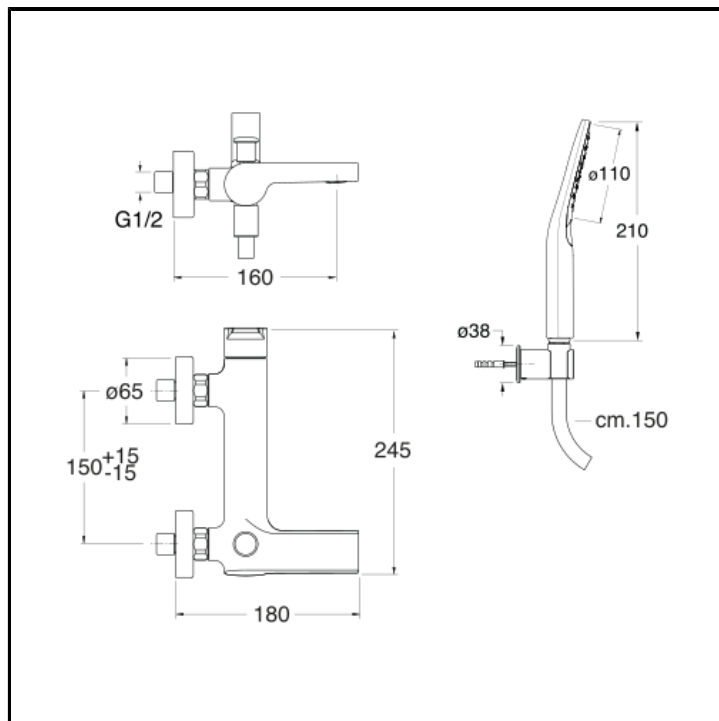

CRIOG180

External bath mixer with LONG LIFE flexible hose and anti-lime 3 functions hand shower

FINITURE

- White matt
- Chrome
- Black matt

CHARACTERISTICS

-

FEATURES FROM TECHNOLOGIES

-
-

COMMAND

- Monocontrol

INSTALLATION

- Wall

TPOLOGY

-

ENVIRONMENT

- Bathroom