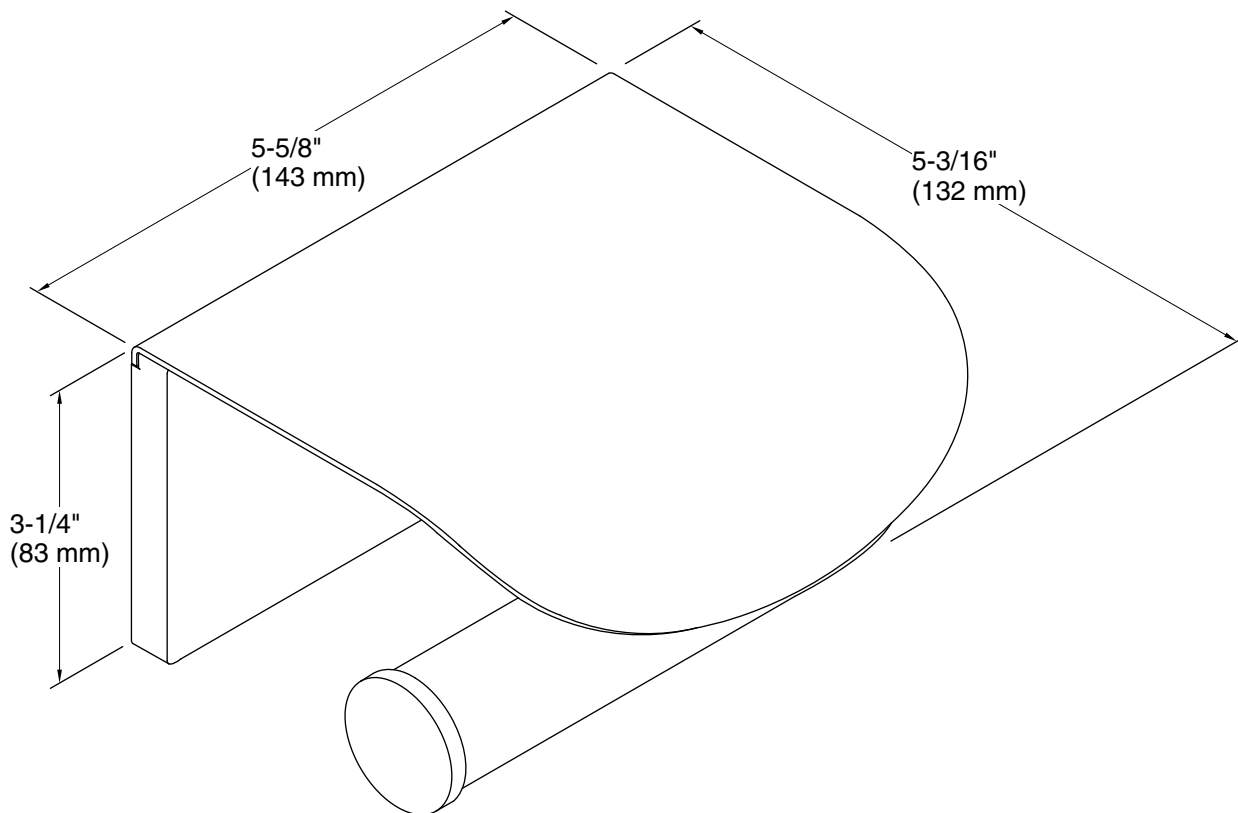

Technical Information

All product dimensions are nominal.

Material: Zinc, Brass

Notes

Install this product according to the installation instructions.

CAUTION: Risk of personal injury. Do not install these products in any area where they are likely to be used inadvertently as a grab bar or support bar. These products are not designed or intended for use as a grab bar or support bar.