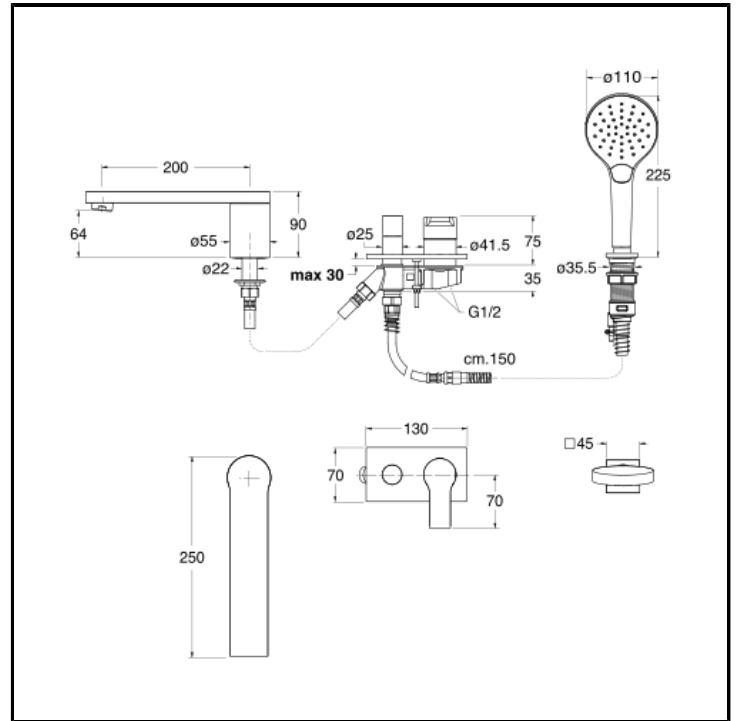

4 hole deck mounted bath mixer with diverter, spout, pull-out anti-lime 3 functions hand shower, FOLLOW ME and metal plate

## INSTALLATION

- Tub edge