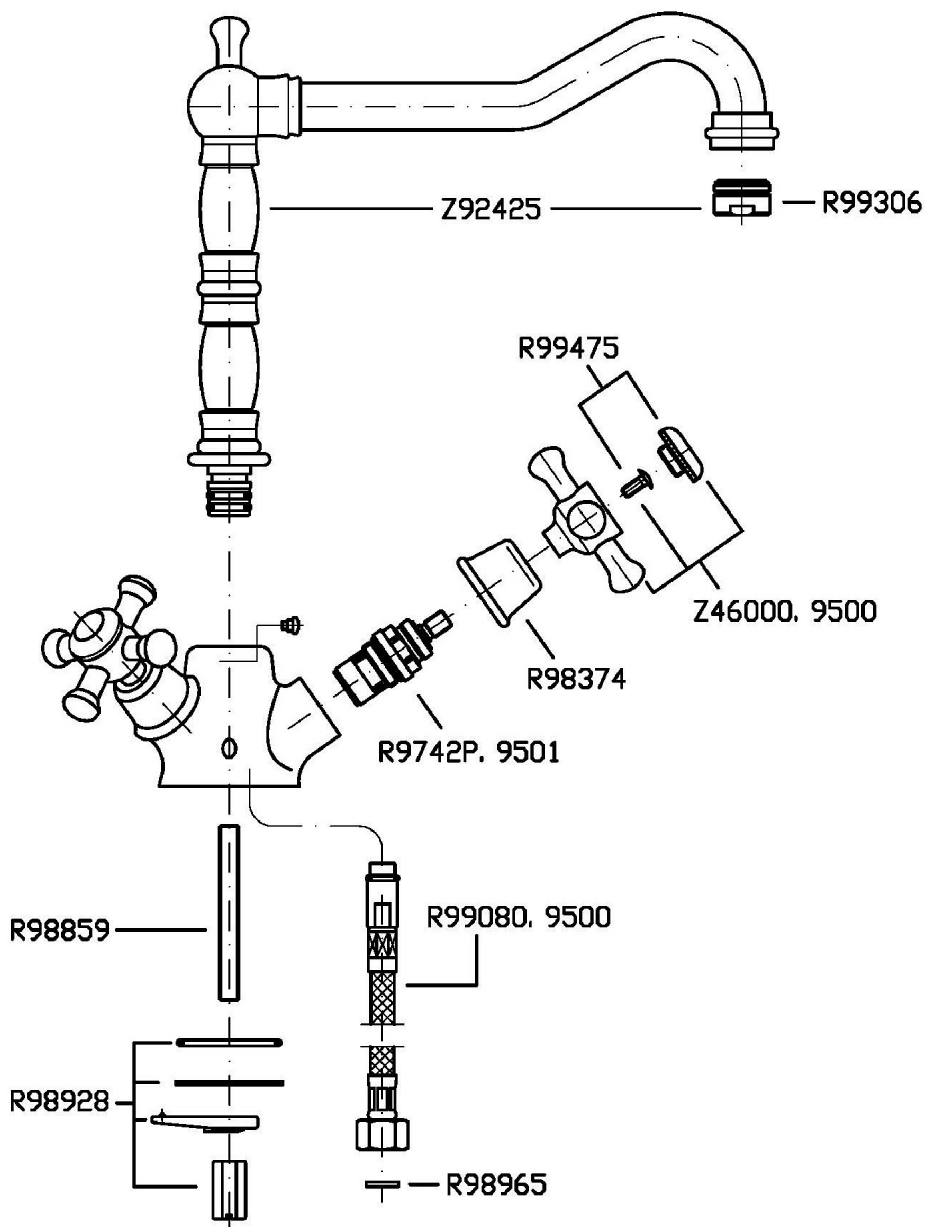

## KITCHEN

Z46317.8008 Disegno Complessivo / Overall Drawing

## KITCHEN

Z46317.8008 Portate / Flowrates (lt/min)

PRESSIONE PRESSURE	1 BAR	2 BAR	3 BAR	4 BAR	5 BAR
LAVELLO SINK	9,7	13,9	17,2	19,9	22,5
P1					
P2					
P3					
P4					
P5					

## KITCHEN

Z46317.8008 Pesì e Misure / Weights and Sizes

Peso ( Kg ) Weight ( lb )	2,86 ( Kg )	6,31 ( lb )
Volume test ( dc3 ) - ( in3 )	11,01 ( dc3 )	671,87 ( in3 )
h ( mm ) - ( in )	90,00 ( mm )	3,54 ( in )
L1 ( mm ) - ( in )	335,00 ( mm )	13,19 ( in )
L2 ( mm ) - ( in )	365,00 ( mm )	14,37 ( in )