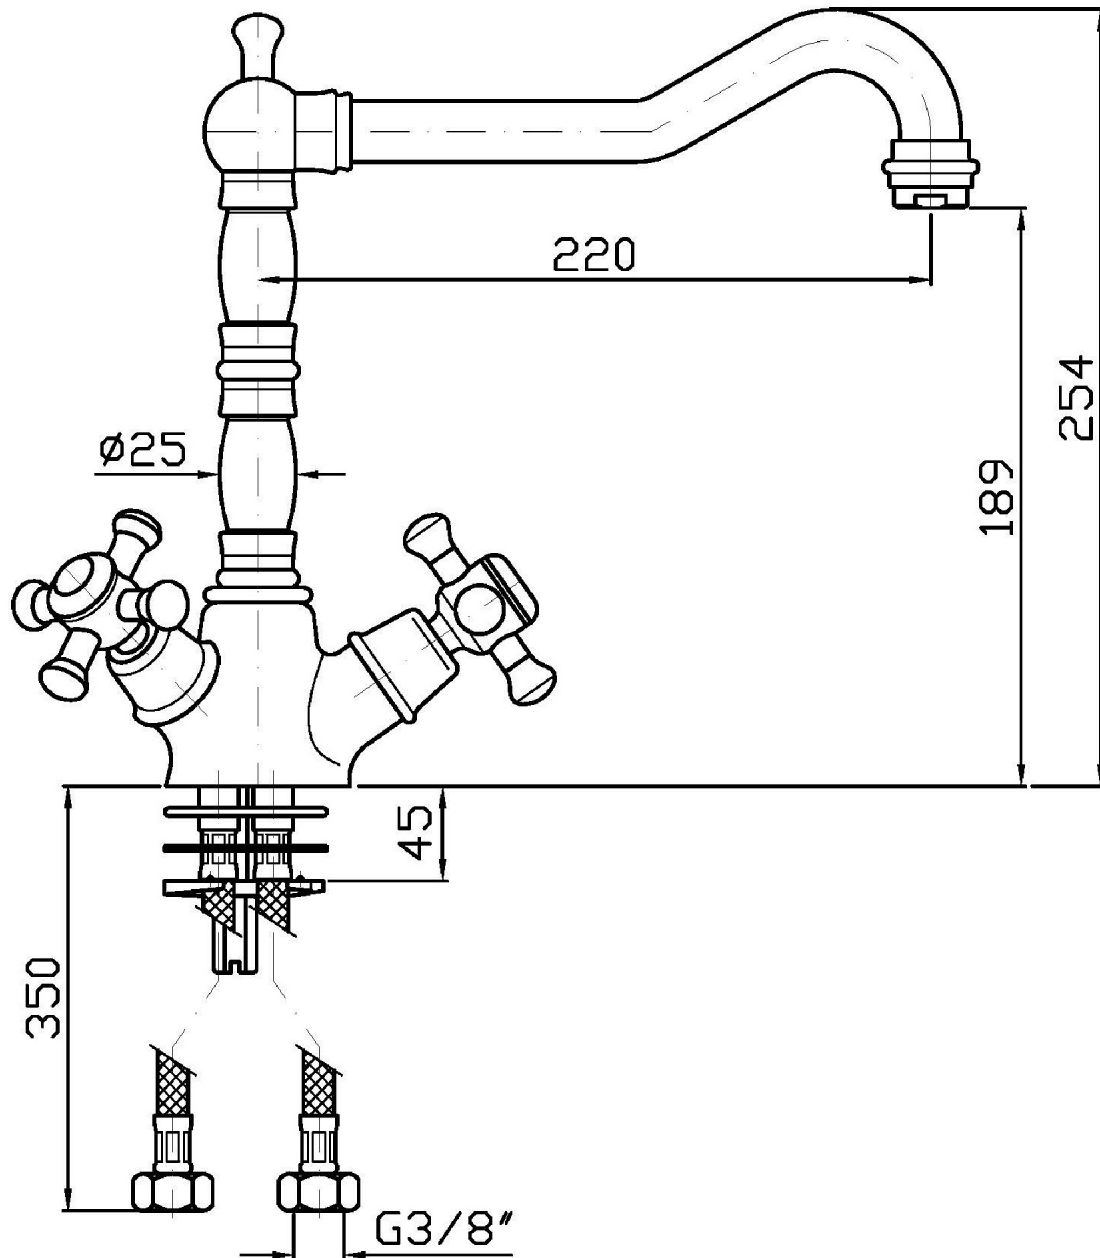

## KITCHEN

Z46317.8008

Monoforo lavello Delfi con bocca girevole. / Delfi single hole sink mixer with swivel spout.

Monoforo lavello Delfi con bocca girevole, aeratore, flessibili di collegamento

Delfi single hole sink mixer with swivel spout, aerator, flexible tails.

## KITCHEN

Z46317.8008 Disegno Complessivo / Overall Drawing

## KITCHEN

Z46317.8008 Pesì e Misure / Weights and Sizes

Peso ( Kg ) Weight ( lb )	2,86 ( Kg )	6,31 ( lb )
Volume test ( dc3 ) - ( in3 )	11,01 ( dc3 )	671,87 ( in3 )
h ( mm ) - ( in )	90,00 ( mm )	3,54 ( in )
L1 ( mm ) - ( in )	335,00 ( mm )	13,19 ( in )
L2 ( mm ) - ( in )	365,00 ( mm )	14,37 ( in )