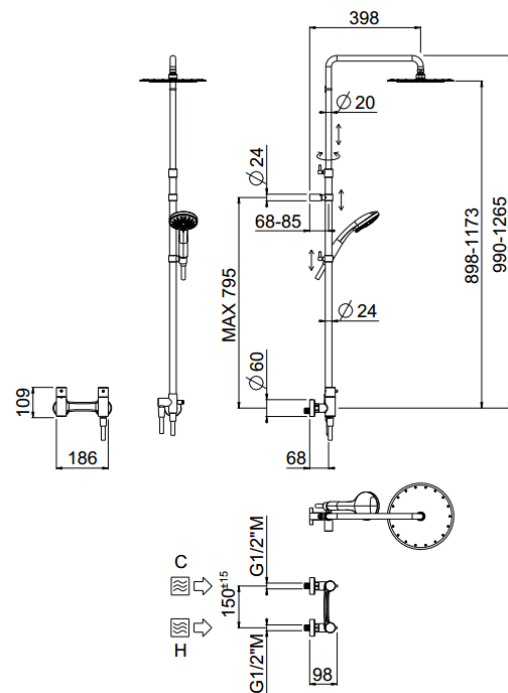

Così telescopic external

Così telescopic external, MySlim head shower
00-1722-N-CR

TECHNICAL INFORMATION

Bridge telescopic shower column with integrated diverter, turning bar with adjustable mounting. One way exposed thermostatic mixer. Round ultra-thin shower head, Ø220, non-liming in stainless steel. 3 jets non-liming shower in ABS. Smooth double anti-torsion PVC flexible hose, cm 150. CHROME

Flow rate:
x rubinetto

PICTURE

SPARE PARTS

ORIC013
T°

ORIC021
vitone
screw down

FEATURES

rain jet

central jet

side jet

Safe touch

double anti-torsion

adjustable telescopic shower column

TECHNICAL DRAWING

FINISHINGS