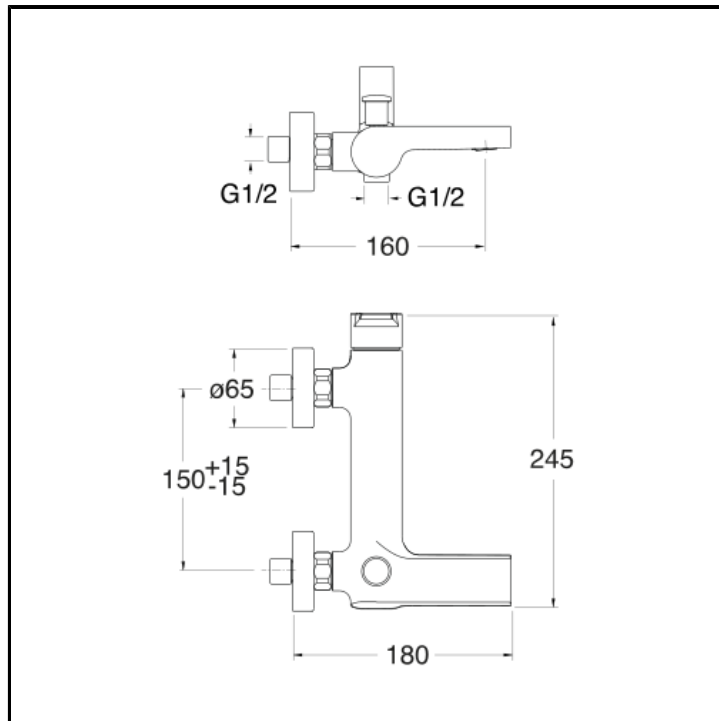

External bath mixer

FINITURE

- White matt
- Chrome
- Black matt

CHARACTERISTICS

-

FEATURES FROM TECHNOLOGIES

-

COMMAND