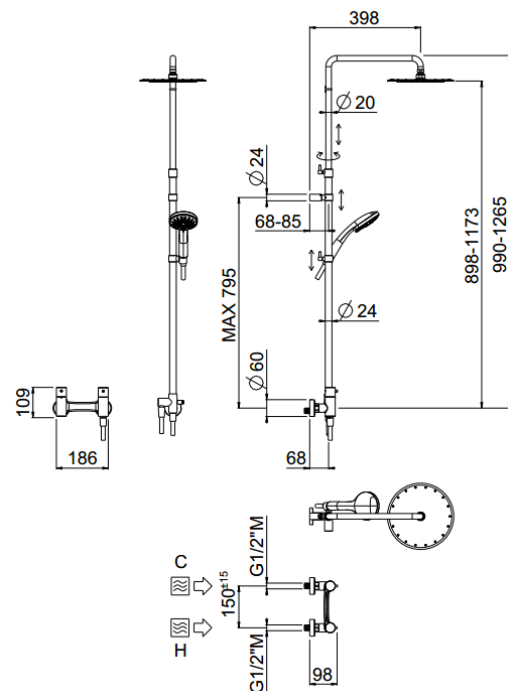

Così telescopic external

Così telescopic external, MySlim head shower
00-1726-N-CR

TECHNICAL INFORMATION

Bridge telescopic shower column with integrated diverter, turning bar with adjustable mounting. One way exposed thermostatic mixer. Round ultra-thin shower head, Ø240, non-liming in stainless steel. 3 jets non-liming shower in ABS. Smooth double anti-torsion PVC flexible hose, cm 150. CHROME

Flow rate:
x rubinetto

PICTURE

SPARE PARTS

ORIC013
T°

ORIC021
vitone
screw down

FEATURES

rain jet

central jet

side jet

Safe touch

double anti-torsion

adjustable
telescopic shower
column

TECHNICAL DRAWING

FINISHINGS