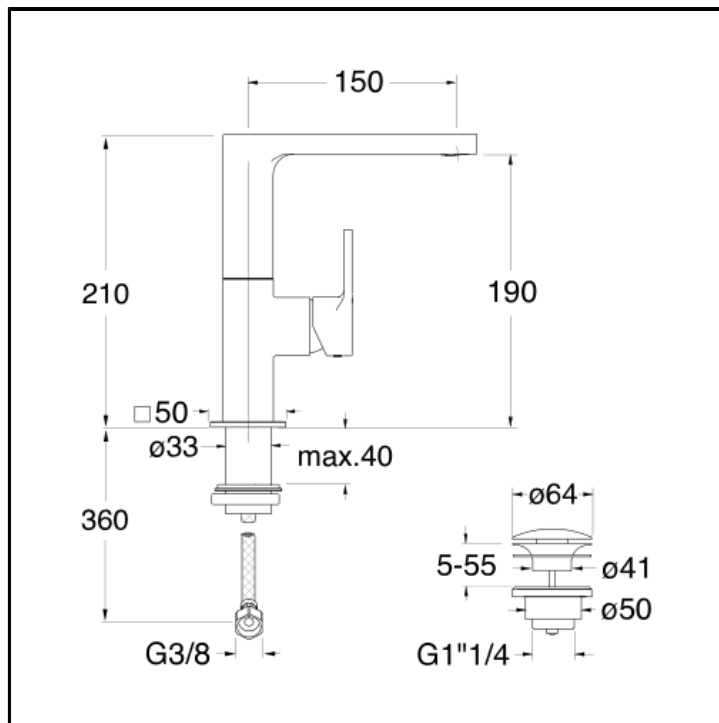

# CRIOG228

Basin mixer REGULAR with swivel spout and 1"1/4 Up&Down waste