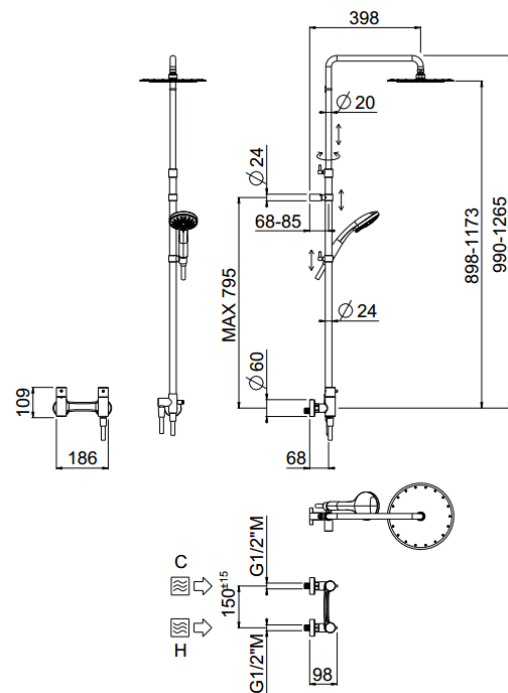

## TECHNICAL INFORMATION

Bridge telescopic shower column with integrated diverter, turning bar with adjustable mounting. One way exposed thermostatic mixer. Round ultra-thin shower head, Ø300, non-liming in stainless steel. 3 jets non-liming shower in ABS. Smooth double anti-torsion PVC flexible hose, cm 150. CHROME

## SPARE PARTS

ORIC013  
T°

ORIC021  
vitone  
screw down

## FEATURES

rain jet

central jet

side jet

Safe touch

double anti-torsion

adjustable  
telescopic shower  
column

## TECHNICAL DRAWING