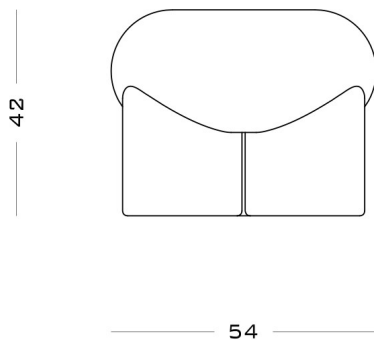

POSSIBLE CUSTOMISATION

- Height