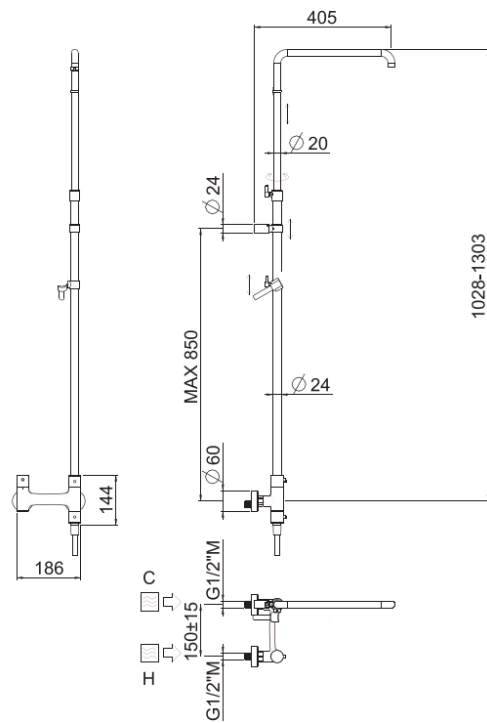

Così telescopic

Così single shower column
01-0740-CR

TECHNICAL INFORMATION

Bridge telescopic shower column including exposed mixer with diverter, turning bar with adjustable mounting, without shower and shower head. Smooth double anti-torsion PVC flexible hose, cm 150. CHROME

Flow rate:
x rubinetto

FEATURES

rain jet

central jet

side jet

Safe touch

double anti-torsion

adjustable telescopic shower column

PICTURE

TECHNICAL DRAWING

SPARE PARTS

ORIC020
deviazione dx
right diverter

ORIC024
deviazione sx
left diverter

ORIC019
T°

FINISHINGS