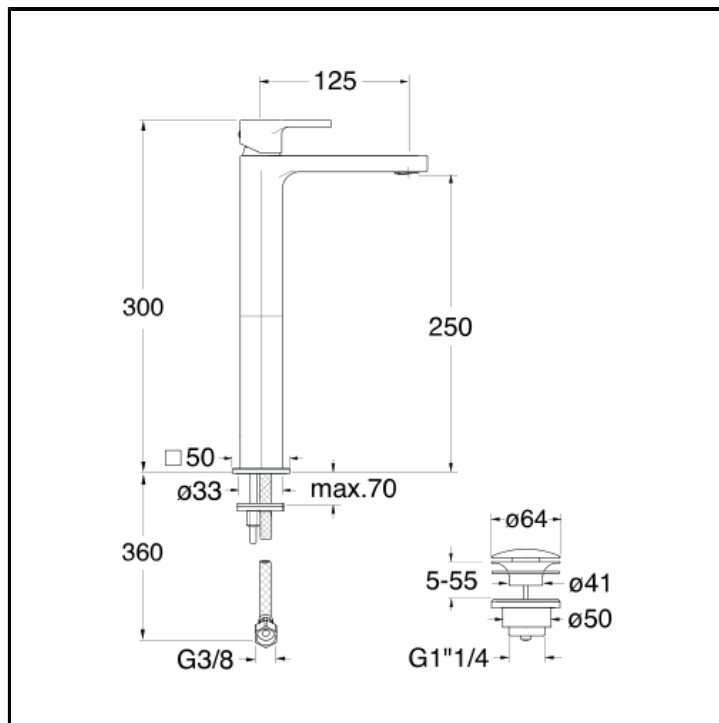

CRIOG222

■ CRISTINA
RUBINETTERIE

Basin mixer TALL with 1"1/4 Up&Down waste

FINITURE

- White matt
- Chrome
- Black matt

FEATURES (MODEL NAME SIDE)

- Tall

FEATURES FROM TECHNOLOGIES