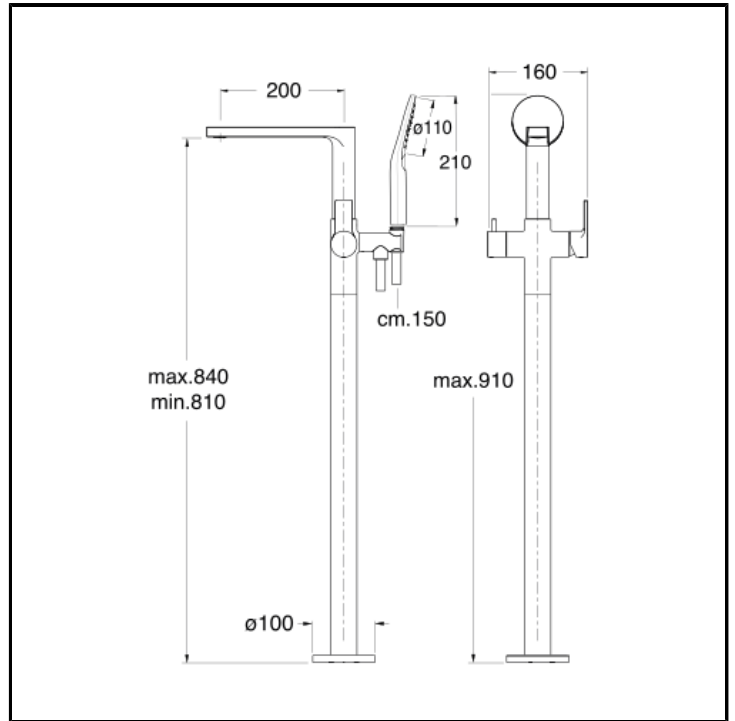

Floor mounted bath mixer external parts for CRICS290 with LONG LIFE flexible hose and anti-lime 3 functions hand shower with independent mixing

FINITURE

- White matt
- Chrome
- Black matt

CHARACTERISTICS