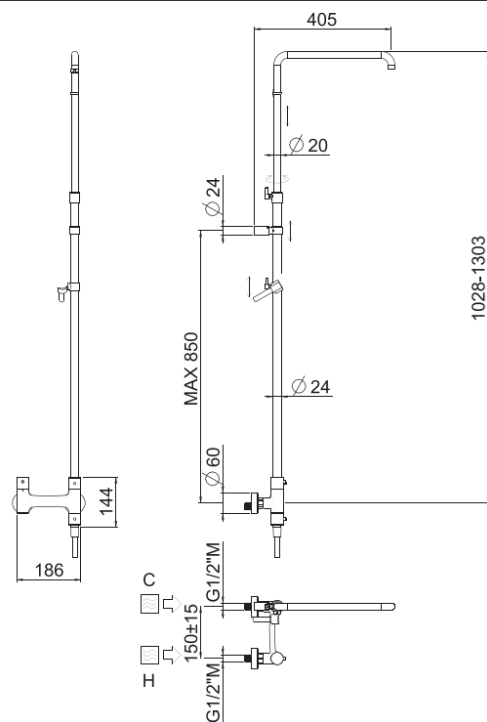

## TECHNICAL INFORMATION

Bridge telescopic shower column including exposed thermostatic mixer with diverter, turning bar with adjustable mounting, without shower and shower head. Smooth double anti-torsion PVC flexible hose, cm 150. CHROME

## TECHNICAL DRAWING

## SPARE PARTS

ORIC020  
deviazione dx  
right diverter

ORIC024  
deviazione sx  
left diverter

ORIC013  
T°