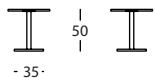

318.71.D50X50

DUMBBELL MESITA D50X50
DUMBBELL OCCASIONAL TABLE D50X50

0,08 m³ / 2 Pack. / 6,6 kg