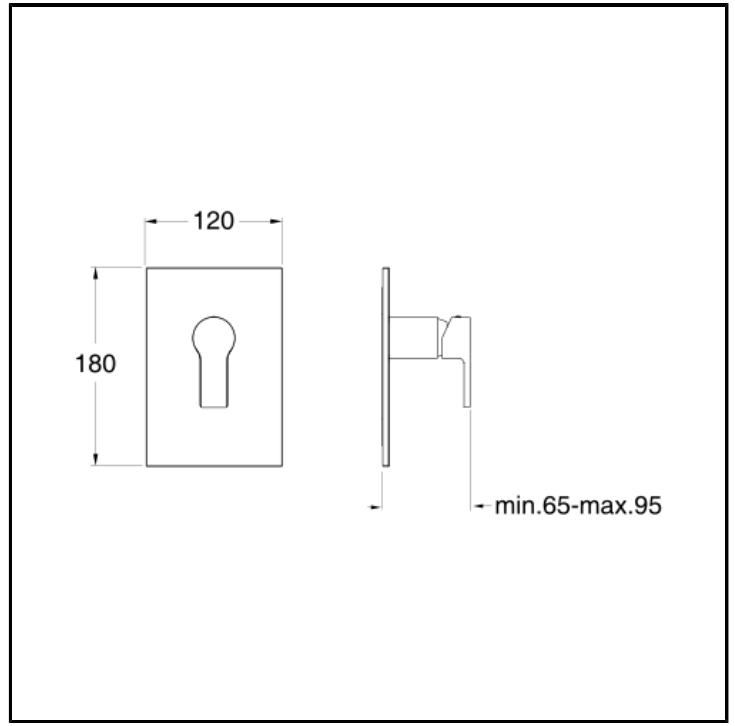

# CRIOG656

Shower mixer external parts for CRICS535 with ABS cover plate