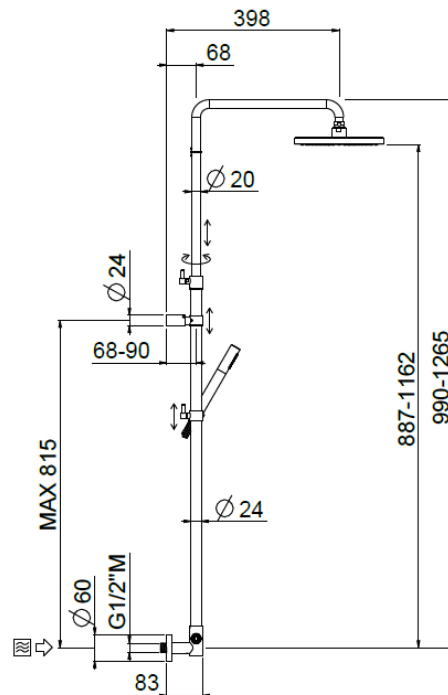

TECHNICAL DRAWING