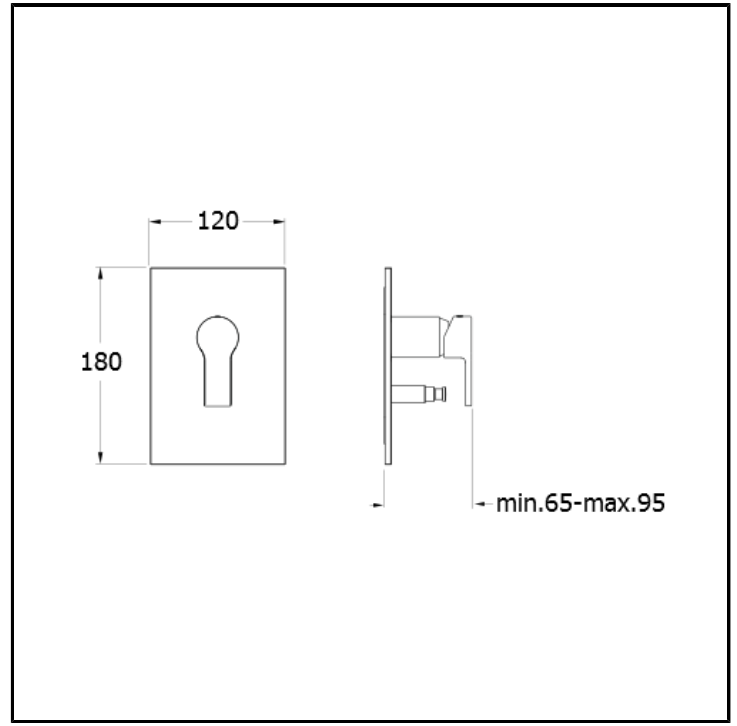

Bath/shower mixer external parts with 2 outlets diverter for CRICS535 and ABS cover plate

FINITURE

 Chrome

CHARACTERISTICS

-

COMMAND

- Monocontrol

INSTALLATION