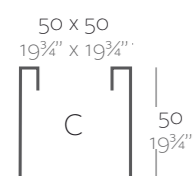

### Dimensions Dimensiones

XX XX' : cm in

Cube 11 3/4"  
Cubo 30 cm

Cube 15 1/2"  
Cubo 40 cm

Cube 19 3/4"  
Cubo 50 cm

Cube 23 1/2"  
Cubo 60 cm

Cube 31 1/2"  
Cubo 80 cm

	L Gal	C (d x h) cm in	Simple	Lac. SimpleS
Cubo 30 x 30 x 30 cm Cube 11 3/4" x 11 3/4" x 11 3/4"	26 7	24 x 30 9 1/2" x 11 3/4"	41330	41330F
Cubo 40 x 40 x 40 cm Cube 15 1/2" x 15 1/2" x 15 1/2"	62 16 1/2	32 x 40 12 1/2" x 15 3/4"	41340	41340F
Cubo 50 x 50 x 50 cm Cube 19 3/4" x 19 3/4" x 19 3/4"	125 33	40 x 50 15 3/4" x 19 3/4"	41350	41350F
Cubo 60 x 60 x 60 cm Cube 23 1/2" x 23 1/2" x 23 1/2"	212 56	48 x 60 18" x 32 1/2"	41360	41360F
Cubo 80 x 80 x 80 cm Cube 31 1/2" x 31 1/2" x 31 1/2"	510 134	64 x 80 25 1/2" x 31 1/2"	41380	41380F