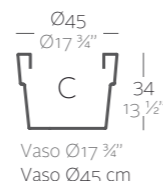

Dimensions Dimensiones

XX XX' : cm in