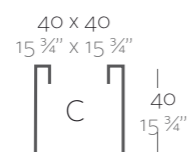

### Dimensions Dimensiones

XX XX' : cm in

Cube 11 3/4"  
Cubo 30 cm

Cube 15 1/2"  
Cubo 40 cm

Cube 19 3/4"  
Cubo 50 cm

Cube 23 1/2"  
Cubo 60 cm

Cube 31 1/2"  
Cubo 80 cm

	L Gal	C (d x h) cm in	Simple	Lac. SimpleS
Cubo 30 x 30 x 30 cm Cube 11 3/4" x 11 3/4" x 11 3/4"	26 7	24 x 30 9 1/2" x 11 3/4"	41330	41330F
Cubo 40 x 40 x 40 cm Cube 15 1/2" x 15 1/2" x 15 1/2"	62 16 1/2	32 x 40 12 1/2" x 15 3/4"	41340	41340F
Cubo 50 x 50 x 50 cm Cube 19 3/4" x 19 3/4" x 19 3/4"	125 33	40 x 50 15 3/4" x 19 3/4"	41350	41350F
Cubo 60 x 60 x 60 cm Cube 23 1/2" x 23 1/2" x 23 1/2"	212 56	48 x 60 18" x 32 1/2"	41360	41360F
Cubo 80 x 80 x 80 cm Cube 31 1/2" x 31 1/2" x 31 1/2"	510 134	64 x 80 25 1/2" x 31 1/2"	41380	41380F