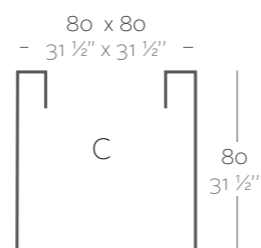

### Dimensions Dimensiones

XX XX' : cm in

Cube 11 3/4"  
Cubo 30 cm

Cube 15 1/2"  
Cubo 40 cm

Cube 19 3/4"  
Cubo 50 cm

Cube 23 1/2"  
Cubo 60 cm

Cube 31 1/2"  
Cubo 80 cm

	L Gal	C (d x h) cm in	Simple	Lac. SimpleS
Cubo 30 x 30 x 30 cm Cube 11 3/4" x 11 3/4" x 11 3/4"	26 7	24 x 30 9 1/2" x 11 3/4"	41330	41330F
Cubo 40 x 40 x 40 cm Cube 15 1/2" x 15 1/2" x 15 1/2"	62 16 1/2	32 x 40 12 1/2" x 15 3/4"	41340	41340F
Cubo 50 x 50 x 50 cm Cube 19 3/4" x 19 3/4" x 19 3/4"	125 33	40 x 50 15 3/4" x 19 3/4"	41350	41350F
Cubo 60 x 60 x 60 cm Cube 23 1/2" x 23 1/2" x 23 1/2"	212 56	48 x 60 18" x 32 1/2"	41360	41360F
Cubo 80 x 80 x 80 cm Cube 31 1/2" x 31 1/2" x 31 1/2"	510 134	64 x 80 25 1/2" x 31 1/2"	41380	41380F