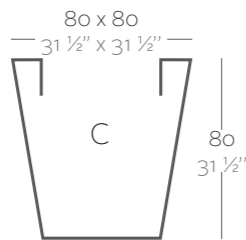

XX XX' : cm in

Squared Cone 15 3/4"  
Cono Cuadrado 40 cm

Squared Cone 19 3/4"  
Cono Cuadrado 50 cm

Squared Cone 23 1/2"  
Cono Cuadrado 60 cm

Squared Cone 31 1/2"  
Cono Cuadrado 80 cm

	L Gal	C (d x h) cm in	Simple	Lac. SimpleS
Cono Cuadrado 40 x 40 cm Squared Cone 15 3/4" x 15 3/4"	44 11 1/2	32 x 40 12 1/2" x 15 3/4"	41140	41140F
Cono Cuadrado 50 x 50 cm Squared Cone 19 3/4" x 19 3/4"	86 22 1/2	40 x 50 15 3/4" x 19 3/4"	41150	41150F
Cono Cuadrado 60 x 60 cm Squared Cone 23 1/2" x 23 1/2"	150 39 1/2	48 x 60 19" x 23 1/2"	41160	41160F
Cono Cuadrado 80 x 80 cm Squared Cone 31 1/2" x 31 1/2"	350 92 1/2	64 x 80 24 1/2" x 31 1/2"	41180	41180F