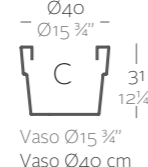

Dimensions Dimensiones

XX XX' : cm in