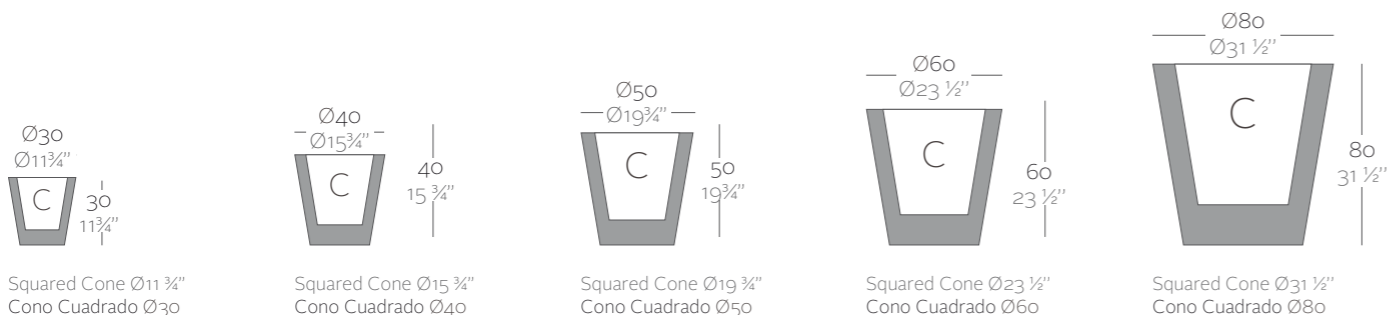

Продажа дизайнерской мебели, света и аксессуаров по всей России
8 (800) 500-70-36
hello@barcelonadesign.ru
www.barcelonadesign.ru

Description Descripción

Pot made in resin of polyethylene by rotational moulding with double wall. 100% Recyclable. Item suitable for indoor and outdoor use. Available with different finishes.

Fabricado en resina de polietileno mediante moldeado rotacional con doble pared. 100% Reciclable. Apto para exterior e interior. Disponible en varios acabados.

Include Incluye

Self watering system (except Basic). Finished RGB LED: Colour changes by remote control.

Sistema de autoriego (excepto Basic). Acabado LED RGB: Mando a distancia para cambio de color de la luz.

Options Opciones

Finished Light: Possibility of transparent cable and switch only for indoor.

Acabado Luz: Posibilidad de cable transparente e interruptor solo para interior.

Dimensions Dimensiones

XX XX" : cm in

	L Gal	C (d x h) cm in	Self-Watering Autoriego	Basic	Lacquered Lacado	Light Luz	Led RGB	Led DMX	Led Battery
Cono Cuadrado Ø30 x 30 Squared Cone Ø1 1/4" x 1 1/4"	10 2 1/2	Ø23 x 20 Ø9" x 7 3/4"	41130R^b	41130A	41130F^b	41130W^b_i	41130L^b_i	41130D	41130Y
Cono Cuadrado Ø40 x 40 Squared Cone Ø1 5/8" x 1 5/8"	24 6 1/2	Ø31 x 31 Ø12 1/4" x 12 1/4"	41140R^b	41140A	41140F^b	41140W^b_i	41140L^b_i	41140D	41140Y
Cono Cuadrado Ø50 x 50 Squared Cone Ø1 9/8" x 1 9/8"	40 10 1/2	Ø38 x 38 Ø15" x 15"	41150R^b	41150A	41150F^b	41150W^b_i	41150L^b_i	41150D	41150Y
Cono Cuadrado Ø60 x 60 Squared Cone Ø2 3/8" x 2 3/8"	70 18 1/2	Ø46 x 46 Ø18" x 18"	41160R^b	41160A	41160F^b	41160W^b_i	41160L^b_i	41160Dⁱ	41160Y
Cono Cuadrado Ø80 x 80 Squared Cone Ø3 1/8" x 3 1/8"	200 53	Ø63 x 62 Ø24 3/4" x 24 1/2"	41180R^b	41180A	41180F^b	41180W^b_i	41180L^b_i	41180D	41180Y

Finishes Acabados

Planter made out of polyethylene resin with double wall. Item suitable for indoor and outdoor use.

- _BASIC
  Matt finishing.
- _SELF-WATERING
  Matt finishing planter with self-watering system.
- _LACQUERED
  Gloss lacquered finishing with self-watering system.
- _LIGHT
  Ice color finishing planter with self-watering system. White lighting inside by means of energy saving lamps. Wire length: 3 m/ 118". IP 65. Long life: 10.000h
  - EU: 220-240V ~50 - 60Hz. E27 18-30W. CE. RoHS
  - USA: 110-120V ~60Hz. E26 18-30W. UL.
- _RGB LED
  Ice color finishing planter with self-watering system. Includes RGB Led lightning system* and a remote control to program the colors option. Wire length: 3 m/ 118". IP 65. Long life: 60.000h
  - 100-240V ~50-60Hz. 350 -400 LM. 18 - 72 W
- _RGB LED DMX
  Ice color finishing. Includes RGB Led lightning system*. Controlled by DMX 512 Wireless, enabling communication between the table-control, their own lights and light sources.

Maceta en resina de polietileno con doble pared. Producto apto tanto para interior como exterior.

- _BASIC
  Macetero acabado mate.
- _AUTORRIEGO
  Macetero acabado mate con sistema de autoriego.
- _LACADO
  Macetero acabado lacado brillo con sistema de autoriego.
- _LUZ
  Maceta de color hielo con sistema de autoriego. Incluye iluminación interior de color blanco mediante lámpara de bajo consumo. Longitud cable: 3m/118". Larga vida: 10.000h.
  - EU: 220-240V ~50 - 60Hz. E27 18-30W. CE. RoHS
  - USA: 110-120V ~60Hz. E26 18-30W. UL.
- _LED RGB
  Maceta de color hielo con sistema de autoriego. Incluye iluminación interior mediante tecnología Led RGB* y mando a distancia para cambiar de color por selección o automático. Wire length: 3 m/ 118". IP 65. Long life: 60.000h
  - 100-240V ~50-60Hz. 350 -400 LM. 18 - 72 W
- _LED RGB DMX
  Maceta de color hielo con sistema de autoriego. Incluye iluminación interior mediante tecnología Led RGB*. Controlado por DMX512 Wireless, permitiendo la comunicación entre los equipos de control de luces (XLR) , puntos acceso wifi, domótica, etc. y las propias fuentes de luz.

*7 colors: white, red, green, blue, Light blue, pink and yellow.

Type plug available

Tipo de plug disponible