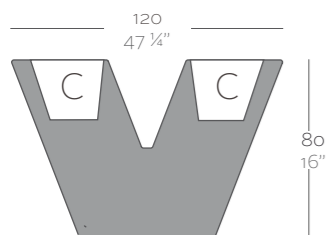

Продажа дизайнерской мебели, света и аксессуаров по всей России

8 (800) 500-70-36
hello@barcelonadesign.ru
www.barcelonadesign.ru

Description Descripción

Pot made in resin of polyethylene by rotational moulding with double wall. 100% Recyclable. Item suitable for indoor and outdoor use. Available with different finishes.

Fabricado en resina de polietileno mediante molde rotacional con doble pared. 100% Reciclable. Apto para exterior e interior. Disponible en varios acabados.

Include Incluye

Self watering system (except Basic). Finished RGB LED: Colour changes by remote control.

Sistema de autoriego (excepto Basic). Acabado LED RGB: Mando a distancia para cambio de color de la luz.

Options Opciones

Finished Light: Possibility of transparent cable and switch only for indoor.

Acabado Luz: Posibilidad de cable transparente e interruptor solo para interior.

Dimensions Dimensiones

XX XX" : cm in

Uve 120 x 80 x 40
47 1/4" x 31 1/2" x 15 3/4"

	L Gal	C (d x h) cm in	Self-Watering Autoriego	Basic	Lacquered Lacado	Light Luz	Led RGB	Led DMX	Led Battery
Uve 120 x 80 x 40 47 1/4" x 31 1/2" x 15 3/4"	20 + 20 5 1/2 + 5 1/2	33 x 27 13" x 10 3/4"	43340R^b	43340A	43340F^b	43340W^{bi}	43340L^{bi}	43340D	43340Y