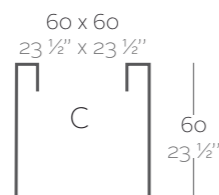

### Dimensions Dimensiones

XX XX' : cm in

Cube 11 3/4"  
Cubo 30 cm

Cube 15 1/2"  
Cubo 40 cm

Cube 19 3/4"  
Cubo 50 cm

Cube 23 1/2"  
Cubo 60 cm

Cube 31 1/2"  
Cubo 80 cm

	L Gal	C (d x h) cm in	Simple	Lac. SimpleS
Cubo 30 x 30 x 30 cm Cube 11 3/4" x 11 3/4" x 11 3/4"	26 7	24 x 30 9 1/2" x 11 3/4"	41330	41330F
Cubo 40 x 40 x 40 cm Cube 15 1/2" x 15 1/2" x 15 1/2"	62 16 1/2	32 x 40 12 1/2" x 15 3/4"	41340	41340F
Cubo 50 x 50 x 50 cm Cube 19 3/4" x 19 3/4" x 19 3/4"	125 33	40 x 50 15 3/4" x 19 3/4"	41350	41350F
Cubo 60 x 60 x 60 cm Cube 23 1/2" x 23 1/2" x 23 1/2"	212 56	48 x 60 18" x 32 1/2"	41360	41360F
Cubo 80 x 80 x 80 cm Cube 31 1/2" x 31 1/2" x 31 1/2"	510 134	64 x 80 25 1/2" x 31 1/2"	41380	41380F