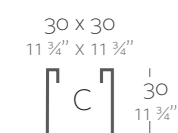

### Dimensions Dimensiones

XX XX' : cm in

Cube 11 3/4"  
Cubo 30 cm

Cube 15 1/2"  
Cubo 40 cm

Cube 19 3/4"  
Cubo 50 cm

Cube 23 1/2"  
Cubo 60 cm

Cube 31 1/2"  
Cubo 80 cm

	L Gal	C (d x h) cm in	Simple	Lac. SimpleS
Cubo 30 x 30 x 30 cm Cube 11 3/4" x 11 3/4" x 11 3/4"	26 7	24 x 30 9 1/2" x 11 3/4"	41330	41330F
Cubo 40 x 40 x 40 cm Cube 15 1/2" x 15 1/2" x 15 1/2"	62 16 1/2	32 x 40 12 1/2" x 15 3/4"	41340	41340F
Cubo 50 x 50 x 50 cm Cube 19 3/4" x 19 3/4" x 19 3/4"	125 33	40 x 50 15 3/4" x 19 3/4"	41350	41350F
Cubo 60 x 60 x 60 cm Cube 23 1/2" x 23 1/2" x 23 1/2"	212 56	48 x 60 18" x 32 1/2"	41360	41360F
Cubo 80 x 80 x 80 cm Cube 31 1/2" x 31 1/2" x 31 1/2"	510 134	64 x 80 25 1/2" x 31 1/2"	41380	41380F