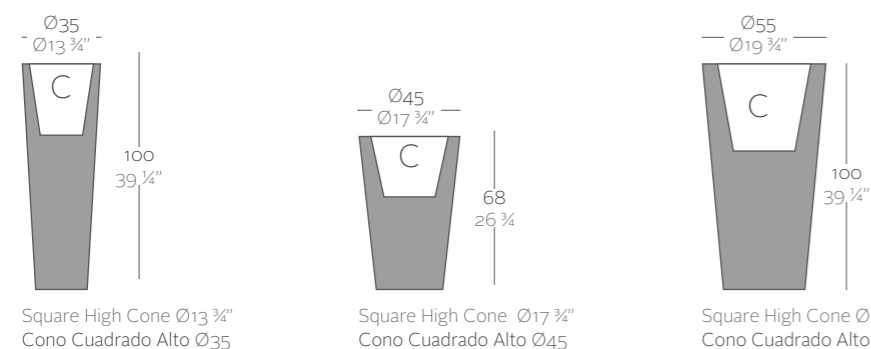

Продажа дизайнерской мебели, света и аксессуаров по всей России
8 (800) 500-70-36
hello@barcelonadesign.ru
www.barcelonadesign.ru

Description Descripción

Pot made in resin of polyethylene by rotational moulding with double wall. 100% Recyclable. Item suitable for indoor and outdoor use. Available with different finishes.

Fabricado en resina de polietileno mediante molde rotacional con doble pared. 100% Reciclable. Apto para exterior e interior. Disponible en varios acabados.

Include Incluye

Self watering system (except Basic). Finished RGB LED: Colour changes by remote control.

Sistema de autoriego (excepto Basic). Acabado LED RGB: Mando a distancia para cambio de color de la luz.

Options Opciones

Finished Light: Possibility of transparent cable and switch only for indoor.

Acabado Luz: Posibilidad de cable transparente e interruptor solo para interior.

Dimensions Dimensiones

XX XX" : cm in

	L Gal	C (d x h) cm in	Self-Watering Autoriego	Basic	Lacquered Lacado	Light Luz	Led RGB	Led DMX	Led Battery
Cono Cuadrado Alto Ø35 x 100 High Cone Ø19 3/4" x 39 1/4"	16 4 1/4	Ø39 x 32 Ø15 1/2" x 12 1/2"	41235R^b	41235A	41235F^b	41235W^{bi}	41235L^{bi}	41235D	41235Yⁱ
Cono Cuadrado Alto Ø45 x 68 High Cone Ø17 3/4" x 16"	22 5 3/4	Ø31 x 32 Ø12 1/4" x 12 1/2"	41245R^b	41245A	41245F^b	41245W^{bi}	41245L^{bi}	41245D	41245Y
Cono Cuadrado Alto Ø55 x 100 High Cone Ø21 1/4" x 39 1/4"	32 8 1/2	Ø38 x 39 Ø15" x 15 1/2"	41255R^b	41255A	41255F^b	41255W^{bi}	41255L^{bi}	41255D	41255Y