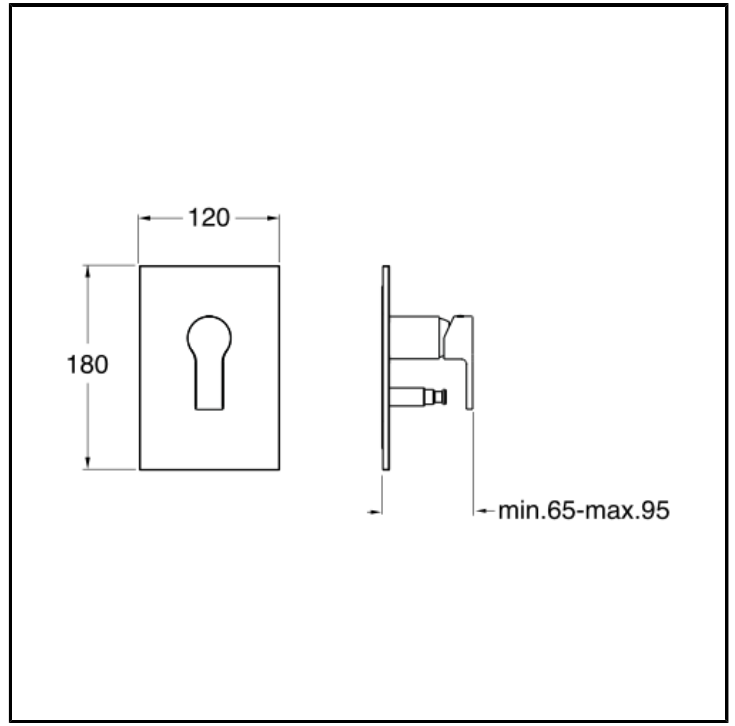

Bath/shower mixer external parts for CRICS535 with 2 outlet diverter and metal plate