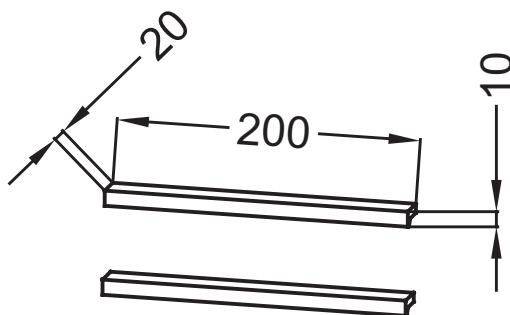

EB1589

Collection: VIVIENNE

Finish*:

CP - Chrome

S14 - Satin Black
lacquer

Main features:

Features

- DIMENSIONS: 20 x 0 x 0 cm
- MATERIAL: Metal
- WEIGHT: 1 kg
- TYPE OF FURNITURE ACCESSORY: Handle

Consumer benefits

- ESTHETICS: Satin finish options for consumer

Technical drawing

Product Specification: Pair of handles 20 cm, for base unit. EB1589. Collection: VIVIENNE. DIMENSIONS: 20 x 0 x 0 cm. WEIGHT: 1 kg. MATERIAL: Metal. TYPE OF FURNITURE ACCESSORY: Handle.