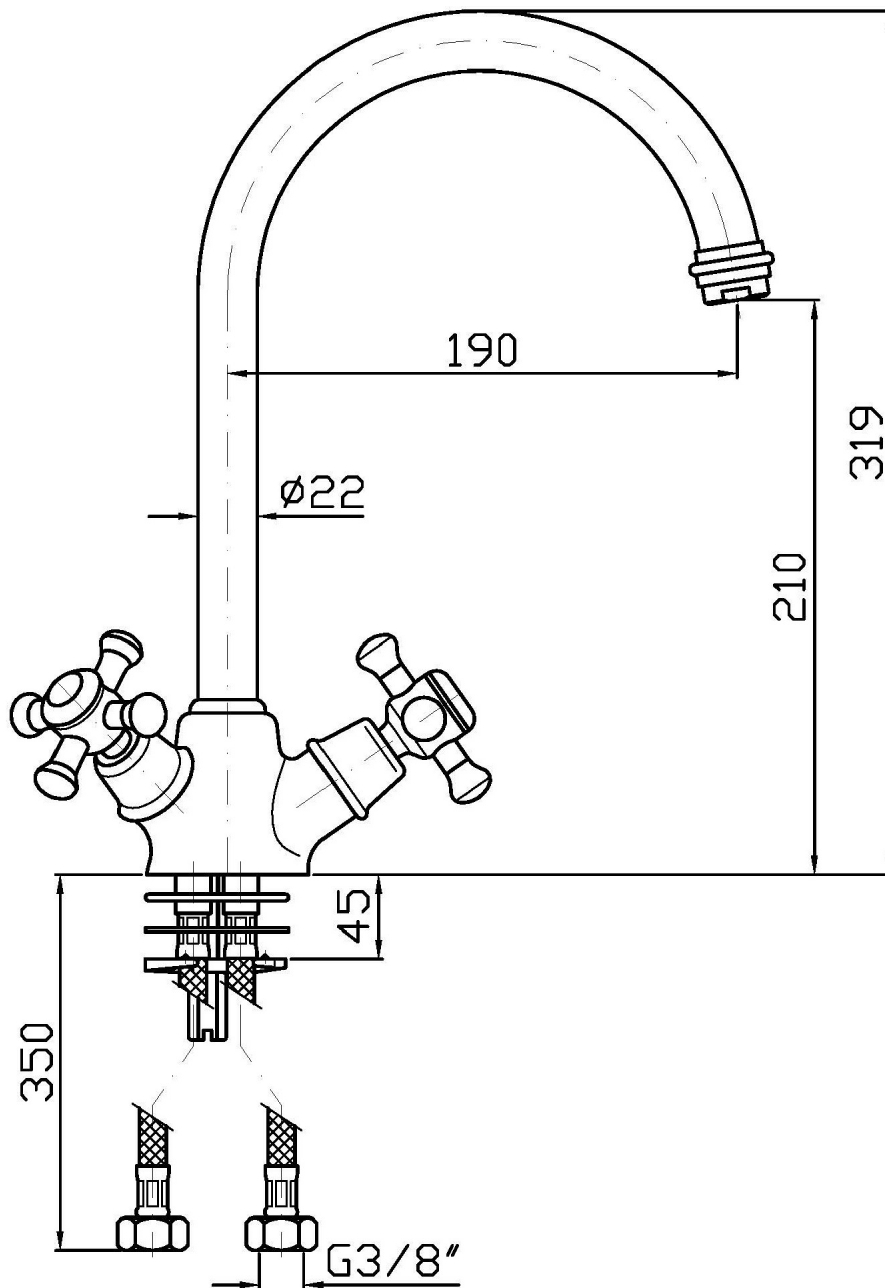

## KITCHEN

Z46217.8008 Disegno Complessivo / Overall Drawing

## KITCHEN

Z46217.8008 Pesì e Misure / Weights and Sizes

Peso ( Kg ) Weight ( lb )	2,68 ( Kg )	5,91 ( lb )
Volume test ( dc3 ) - ( in3 )	7,43 ( dc3 )	453,41 ( in3 )
h ( mm ) - ( in )	90,00 ( mm )	3,54 ( in )
L1 ( mm ) - ( in )	250,00 ( mm )	9,84 ( in )
L2 ( mm ) - ( in )	330,00 ( mm )	12,99 ( in )