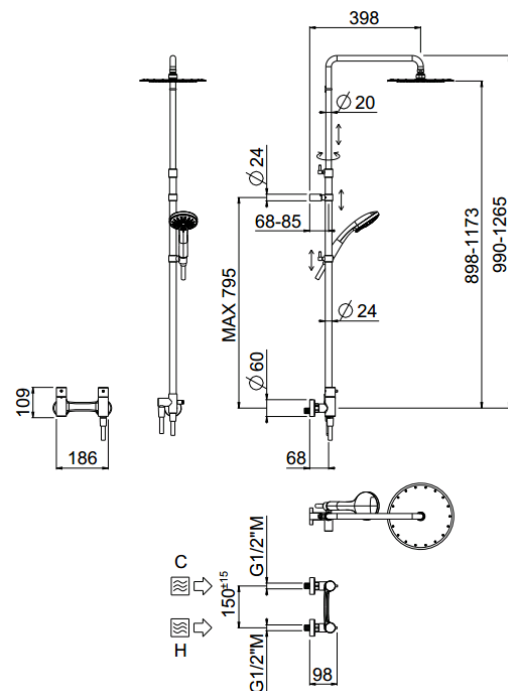

## TECHNICAL INFORMATION

Bridge telescopic shower column with integrated diverter, turning bar with adjustable mounting. One way exposed mixer. Round ultra-thin shower head, Ø220, non-liming in stainless steel. 3 jets non-liming shower in ABS. Smooth double anti-torsion PVC flexible hose, cm 150. CHROME

## SPARE PARTS

ORIC019  
T°

ORIC021  
vitone  
screw down

## FEATURES

rain jet

central jet

side jet

Safe touch

double anti-torsion

adjustable  
telescopic shower  
column

## TECHNICAL DRAWING