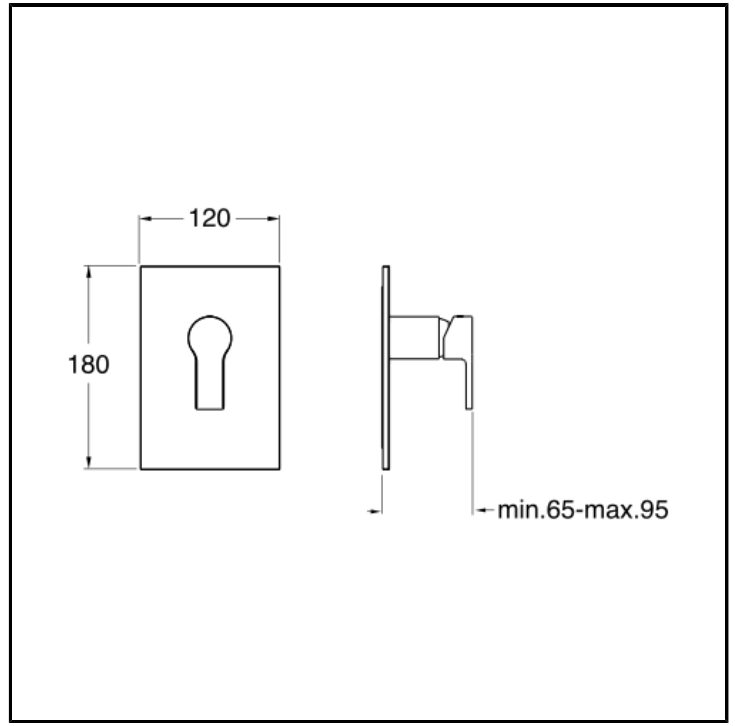

Shower mixer external parts for CRICS535 with metal plate

FINITURE

- White matt
- Chrome
- Black matt

CHARACTERISTICS

-

COMMAND

- Monocontrol

INSTALLATION