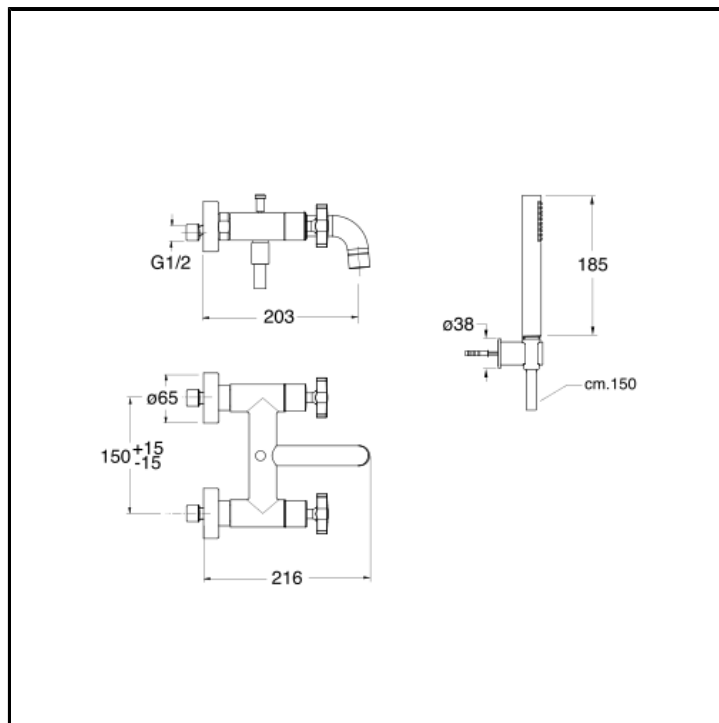

CRICR180

External bath mixer with LONG LIFE flexible hose and anti-lime hand shower

FINITURE

-  Chrome
-  Brushed black chrome
-  Brushed metallic
-  Black matt
-  Yellow gold oro
-  PVD polished rose gold
-  PVD brushed rose gold