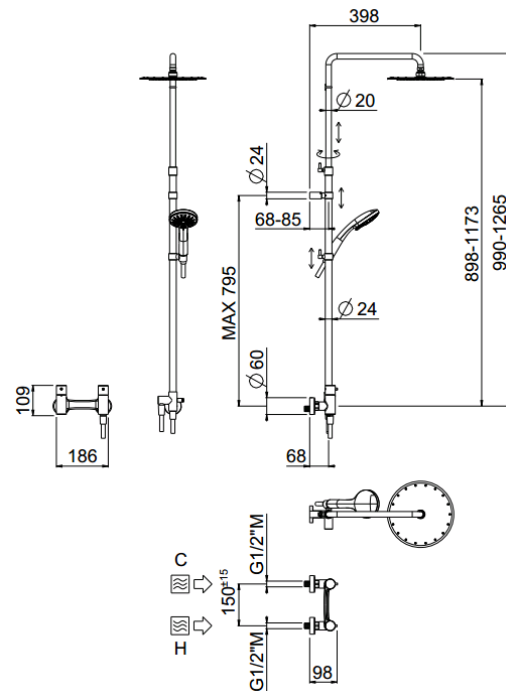

## TECHNICAL INFORMATION

Bridge telescopic shower column with integrated diverter, turning bar with adjustable mounting. One way exposed mixer. Round ultra-thin shower head, Ø240, non-liming in stainless steel. 3 jets non-liming shower in ABS. Smooth double anti-torsion PVC flexible hose, cm 150. CHROME

## FEATURES

rain jet

central jet

side jet

Safe touch

double anti-torsion

adjustable telescopic shower column

## PICTURE

## TECHNICAL DRAWING