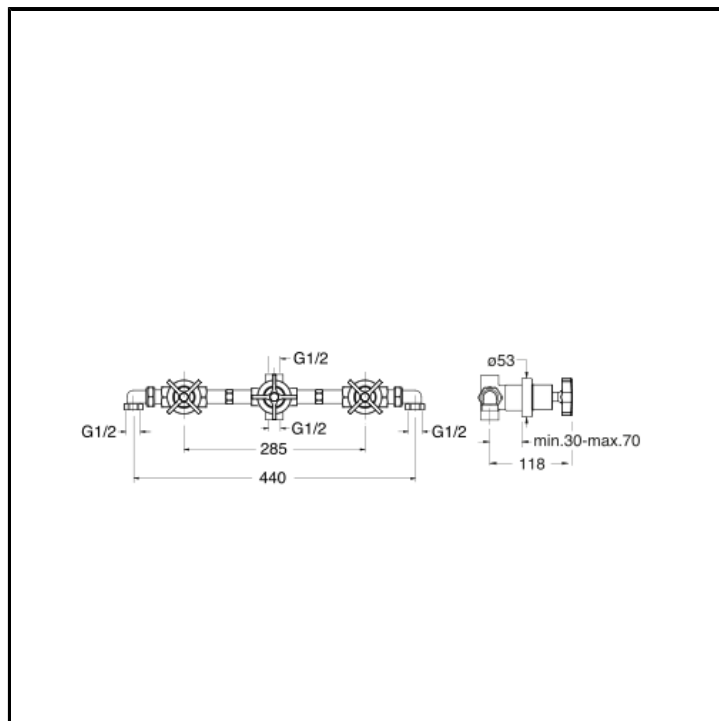

CRICR114

Complete 3 hole concealed bath/shower mixer with 2 outlets diverter

FINITURE

-  Chrome
-  Brushed black chrome
-  Brushed metallic
-  Black matt
-  Yellow gold oro
-  PVD polished rose gold
-  PVD brushed rose gold