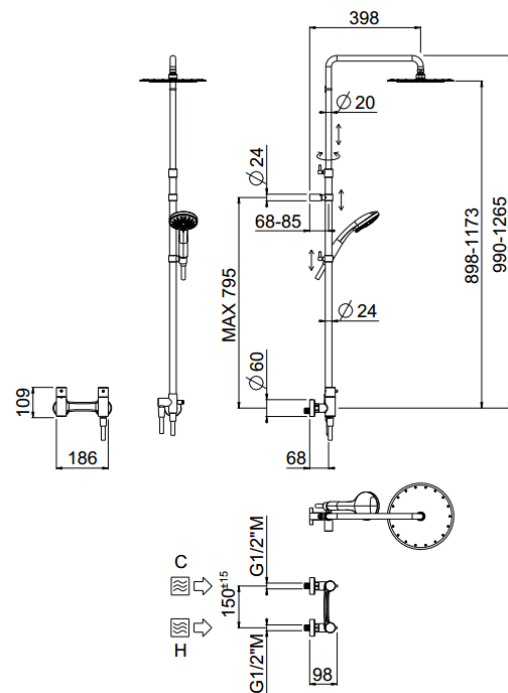

Così telescopic external

Così telescopic external, MySlim head shower
01-1721-N-CR

TECHNICAL INFORMATION

Bridge telescopic shower column with integrated diverter, turning bar with adjustable mounting. One way exposed mixer. Round ultra-thin shower head, Ø300, non-liming in stainless steel. 3 jets non-liming shower in ABS. Smooth double anti-torsion PVC flexible hose, cm 150. CHROME

Flow rate:
x rubinetto

PICTURE

SPARE PARTS

ORIC019
T°

ORIC021
vitone
screw down

FEATURES

rain jet

central jet

side jet

Safe touch

double anti-torsion

adjustable telescopic shower column

TECHNICAL DRAWING

FINISHINGS