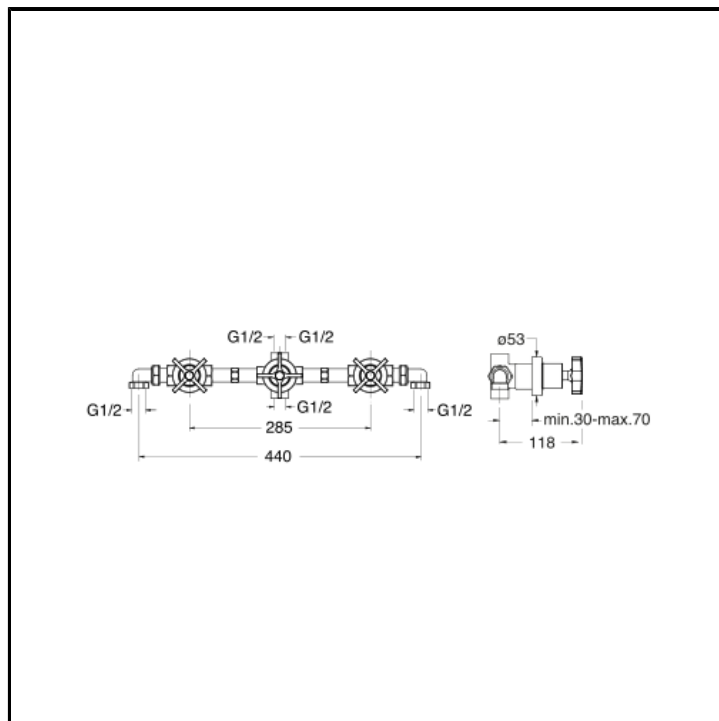

Complete 3 hole concealed bath/shower mixer with 3 outlets diverter

FINITURE

-  Chrome
-  Brushed black chrome
-  Brushed metallic
-  Black matt
-  Yellow gold oro
-  PVD polished rose gold
-  PVD brushed rose gold