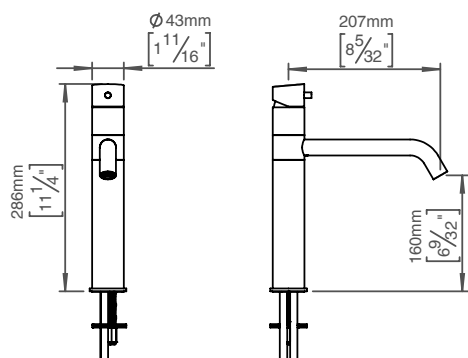

Kitchen faucet 280 mm

Qtoo collection

Product 280mm, satin finish.

Tender text QTOO collection, kitchen tap, swivel spout, 7 7/8"-200mm projection. Manufactured in the highest quality marine grade, AISI 316 stainless steel, protecting against high levels of corrosion. 20 year warranty.

Product specification Projection: 200mm - 7 7/8"
Swivel spout
Built in aerator
Toatal height: 280mm - 11"
Height to aerator: 155mm - 6 3/32"
Max. Water flow rate: 8,4L - 2,2gpm
Lead free compliant
Material: Marine grade AISI 316 stainless steel

Available finishes

Spare parts/ accessories

Mounting <https://dline.com/mounting-instructions/>

Product care

d line products are produced in the highest quality marine grade AISI 316 stainless steel. To sustain the unique d line finish please follow the below instructions:

Please do not use scouring powder, steel wool, chloride based detergents or other aggressive cleaning products as these may damage the surface.