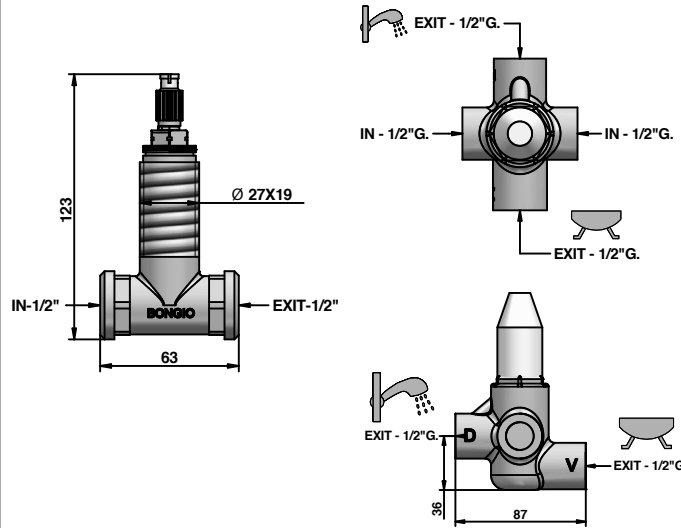

ISTRUZIONI DI MONTAGGIO

INSTALLATION INSTRUCTIONS

A

Art-530/D
For Item-530/D

B