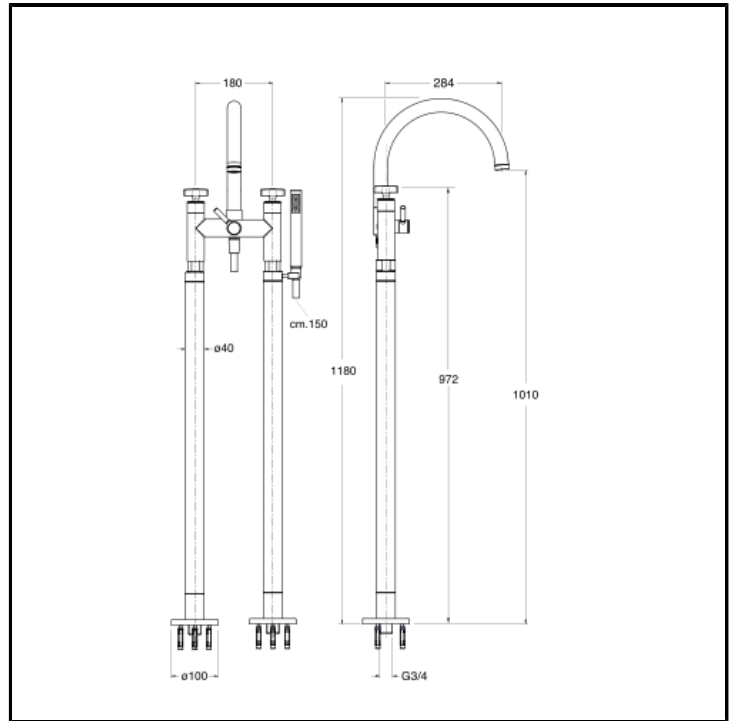

Floor mounted bath mixer with LONG LIFE flexible hose and anti-lime hand shower

FINITURE

-  Chrome
-  Brushed black chrome
-  Brushed metallic
-  Black matt
-  Yellow gold oro
-  PVD polished rose gold
-  PVD brushed rose gold