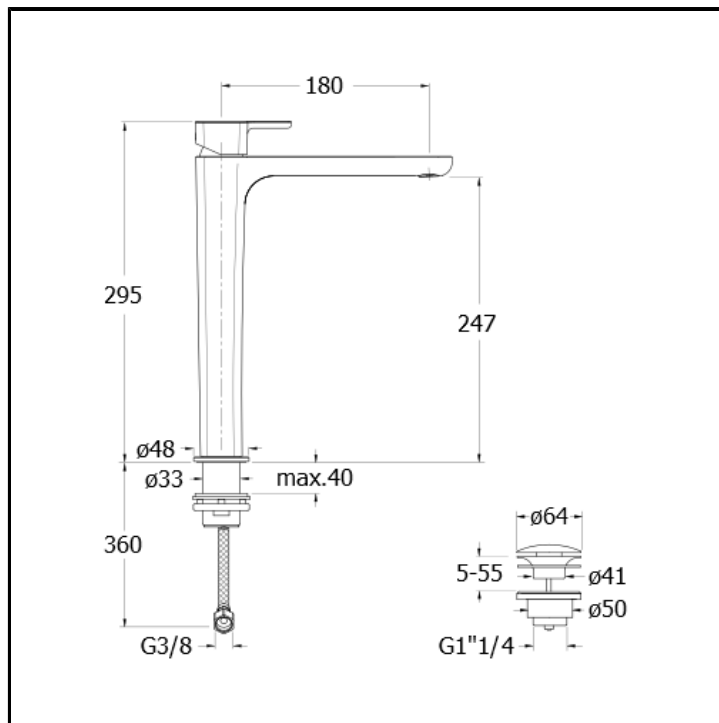

CRIKG212

■ CRISTINA
RUBINETTERIE

Basin mixer TALL with 1"1/4 Up&Down waste

FINITURE

 Chrome

FEATURES (MODEL NAME SIDE)

- Tall

FEATURES FROM TECHNOLOGIES