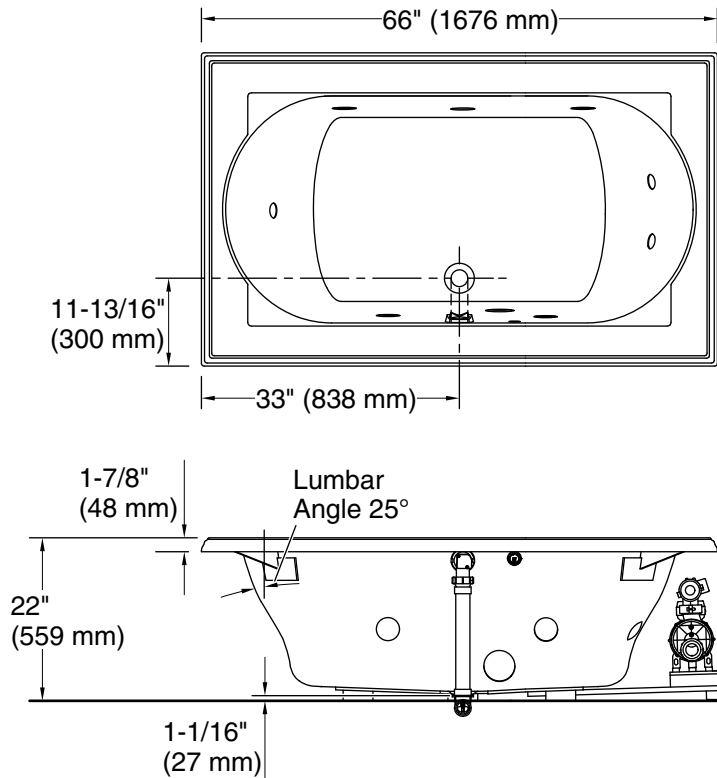

No change in measurements if connected with drain illustrated. (K-7161-AF)

Drop-in Rim Detail

Blower Control Access
20" (508 mm) W x 15" (381 mm) H

Required Electrical Service

Two dedicated circuits required.

Pump: 120 V, 15 A, 60 Hz
Heater: 120 V, 15 A, 60 Hz

Technical Information

All product dimensions are nominal.

Installation: Drop-in
Basin area, bottom: 42" x 27" (1067 mm x 686 mm)
Basin area, top: 54" x 30" (1372 mm x 762 mm)
Weight: 129 lbs (58.5 kg)
Minimum floor load: 44 lbs/ft² (214.8 kg/m²)
Water depth: 16" (406 mm)
Water capacity: 81 gal (306.6 L)
Electrical component rating: Pump: 120 V, 7 A, 60 Hz
Heater: 120 V, 12 A, 60 Hz