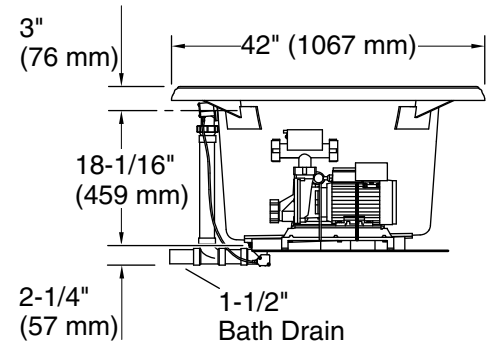

No change in measurements if connected with drain illustrated. (K-7161-AF)

Drop-in Rim Detail

Blower Control Access
20" (508 mm) W x 15" (381 mm) H

Required Electrical Service

Two dedicated circuits required.

Pump: 120 V, 15 A, 60 Hz
Heater: 120 V, 15 A, 60 Hz

Technical Information

All product dimensions are nominal.

Installation: Drop-in
Basin area, bottom: 42" x 27" (1067 mm x 686 mm)
Basin area, top: 54" x 30" (1372 mm x 762 mm)
Weight: 129 lbs (58.5 kg)
Minimum floor load: 44 lbs/ft² (214.8 kg/m²)
Water depth: 16" (406 mm)
Water capacity: 81 gal (306.6 L)
Electrical component rating: Pump: 120 V, 7 A, 60 Hz
Heater: 120 V, 12 A, 60 Hz

Notes

Measure your actual product for rough-in details. Install this product according to the installation instructions.

The hot water supply should be 70% of the capacity of the bath or greater. Installations will vary.