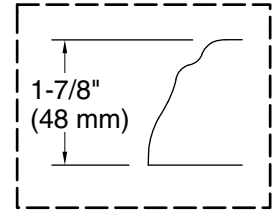

No change in measurements if connected with drain illustrated. (K-7161-AF)

Drop-in Rim Detail

Blower Control Access
20" (508 mm) W x 15" (381 mm) H

Required Electrical Service

Two dedicated circuits required.

Pump: 120 V, 15 A, 60 Hz
Heater: 120 V, 15 A, 60 Hz

Technical Information

All product dimensions are nominal.

Installation: Drop-in
Basin area, bottom: 42" x 27" (1067 mm x 686 mm)
Basin area, top: 54" x 30" (1372 mm x 762 mm)
Weight: 129 lbs (58.5 kg)
Minimum floor load: 44 lbs/ft² (214.8 kg/m²)
Water depth: 16" (406 mm)
Water capacity: 81 gal (306.6 L)
Electrical component rating: Pump: 120 V, 7 A, 60 Hz
Heater: 120 V, 12 A, 60 Hz