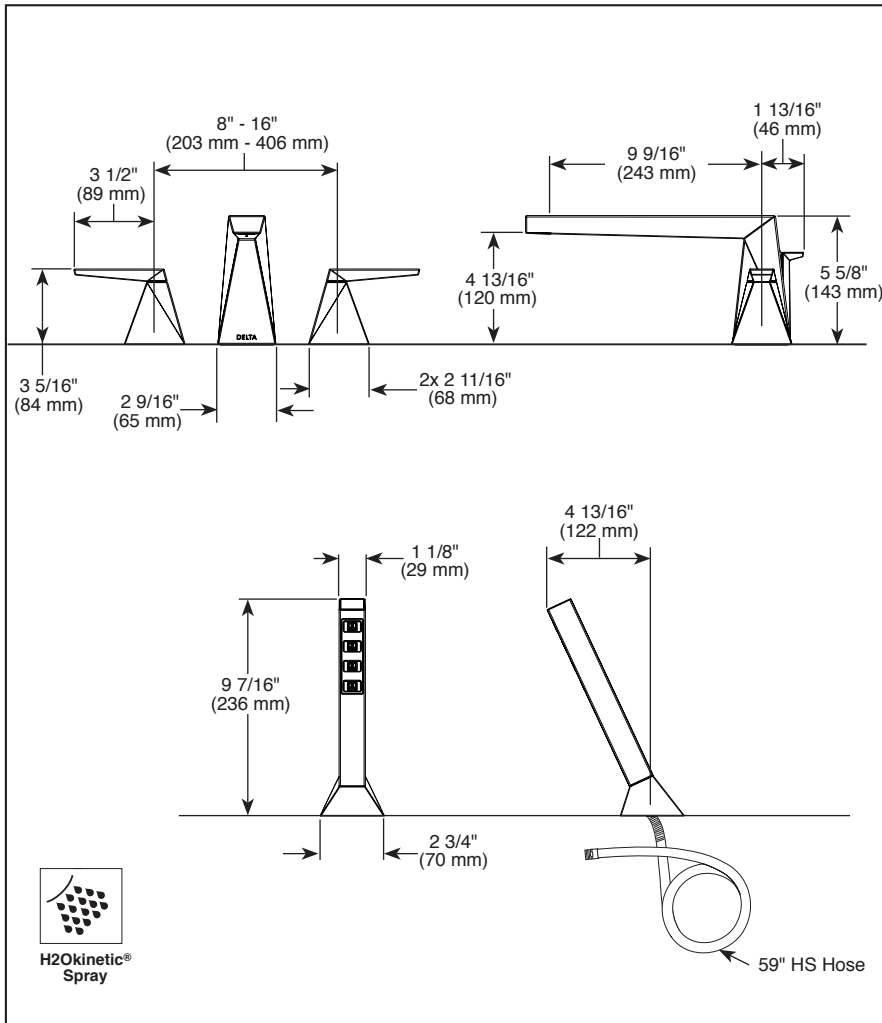

Submitted Model No.: _____

Specific Features: _____

▲ Designate proper finish suffix

see what Delta can do™

ROMAN TUB/WHIRLPOOL FAUCET TRIM

- Trillian™ Bath Collection
- Three Hole Installation (T2743 Series)
- Four Hole Installation (T4743 Series)

STANDARD SPECIFICATIONS:

- Temperature and volume controlled with handles
- Rough-In kit must also be ordered to complete installation (R4707 for four hole and R2707 for three hole). There are separate specification sheets on each rough-in kit if more details are required.
- Hand shower includes certified double check valves for backflow prevention (T4743)
- Hand shower max flow rate 1.75 gpm @ 80 psi, 6.6 L/min @ 550 kPa
- Red/blue indicators